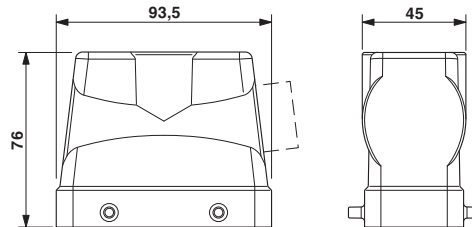

Housing - HC-B 16-TFQ-H-O1PG29S - 1460149

Dimensioned drawing

Dimensional drawing

Phoenix Contact 2015 © - all rights reserved
<http://www.phoenixcontact.com>