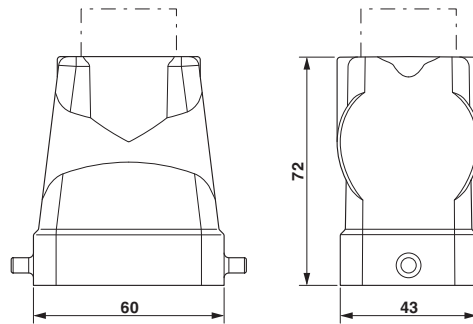

### Dimensions

Height	72 mm
Width	43 mm
Length	60 mm

## Drawings

Schematic diagram

Dimensioned drawing

Dimensional drawing