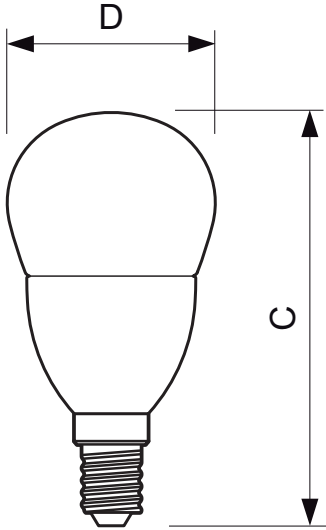

• Product Dimensions

Overall Length C	95 mm
Diameter D	48 mm

• Product Data

Order code	929000272002
Full product code	929000272002
Full product name	MASTER LEDluster D 6-40W E14 827 P48 CL
Order product name	MAS LEDluster D 6-40W E14 827 P48 CL
Pieces per pack	1
Packing configuration	10
Packs per outerbox	10
Bar code on pack - EAN1	8718291741862

PHILIPS

MASTER LEDluster

Bar code on
outerbox - EAN3
Logistic code(s) -
12NC

8718291741879

929000272002

Net weight per piece 0.068 kg

Dimensional drawing

MASTER LEDluster D 6-40W E14 827 P48 CL

Product	C (Norm)	D (Norm)
LED D 6-40W E14 827 P48 CL	95	48

E14

Photometric data

© 2014 Koninklijke Philips N.V. (Royal Philips)
All rights reserved.

Specifications are subject to change without notice. Trademarks are the property of Koninklijke Philips N.V. (Royal Philips) or their respective owners.