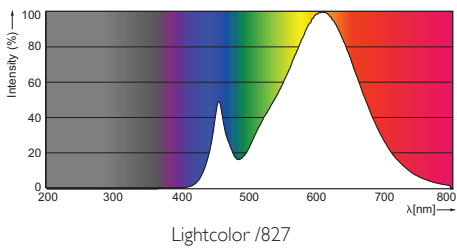

Product data

• General Characteristics

Cap-Base	E14
Bulb	P48
Bulb Finish	Clear
Rated Lifetime (hours)	20000 hr
Nominal Lifetime hours	20000 hr

• Light Technical Characteristics

Color Code	827
Color Designation (text)	Warm White
Correlated Color Temperature	2700 K
Luminous Flux	470 Lm
Color rendering index	80
Luminous Efficacy Lamp	78.33 Lm/W
Color Temperature	2700 K [CCT 2700K]
Rated Luminous Flux	470 Lm
LLMF - end nominal lifetime	70 %
Colour consistency	6 steps

PHILIPS

MASTER LEDluster

Bar code on
outerbox - EAN3
Logistic code(s) -
12NC

8718291741879

929000272002

Net weight per piece 0.068 kg

Dimensional drawing

MASTER LEDluster D 6-40W E14 827 P48 CL

Product	C (Norm)	D (Norm)
LED D 6-40W E14 827 P48 CL	95	48

E14

Photometric data

© 2014 Koninklijke Philips N.V. (Royal Philips)
All rights reserved.

Specifications are subject to change without notice. Trademarks are the property of Koninklijke Philips N.V. (Royal Philips) or their respective owners.