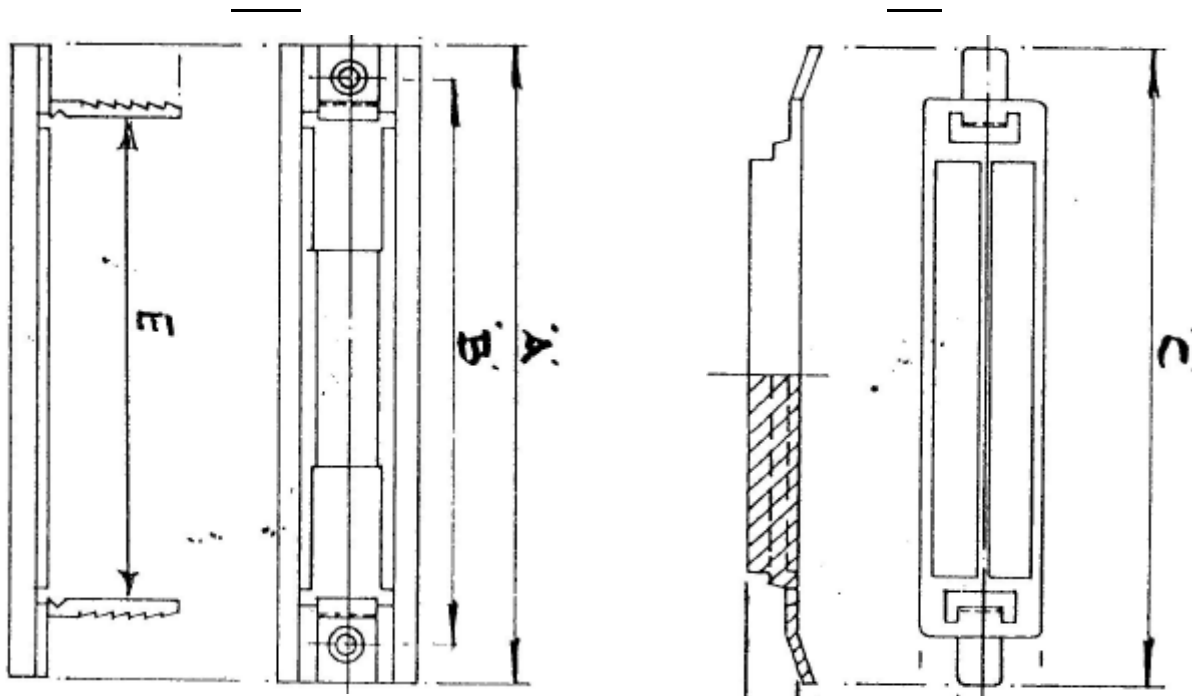

Datasheet

RS Pro Flat Cable Clamp Grey PP

RS Stock No: **609-483**

Product Details

RS Pro flat cable clamp in grey colour, is made of polypropylene for good durability. The clamp measuring 107 x 17 x 15 mm, can be screw mounted easily.

Features and Benefits

- Dimensions: 107 x 17 x 15 mm
- Made of polypropylene
- Screw affixing method
- Comes in grey colour

Specifications:

Affixing Method	Screw
Cable Clip/Clamp Style	Flat Cable Clamp
Colour	Grey
Depth	15 mm
Dimensions [L x W (x D)]	107 x 17 x 15 mm
Length	107 mm
Material	PP
Width	17 mm

Part No:	Product:	A	B	C	D	E	F	G	H
609-506	26 Way	51.0	42.0	51.2	13.0	29.0	19.4	17.0	6.0
609-499	40 Way	76.0	67.0	76.3	13.0	54.0	19.4	17.0	6.0
609-483	64 Way	107.0	98.0	107.0	13.0	85.4	19.4	17.0	6.0

Material: Polypropylene.
Dimensions: mm.
Tolerance: +/-0.25mm