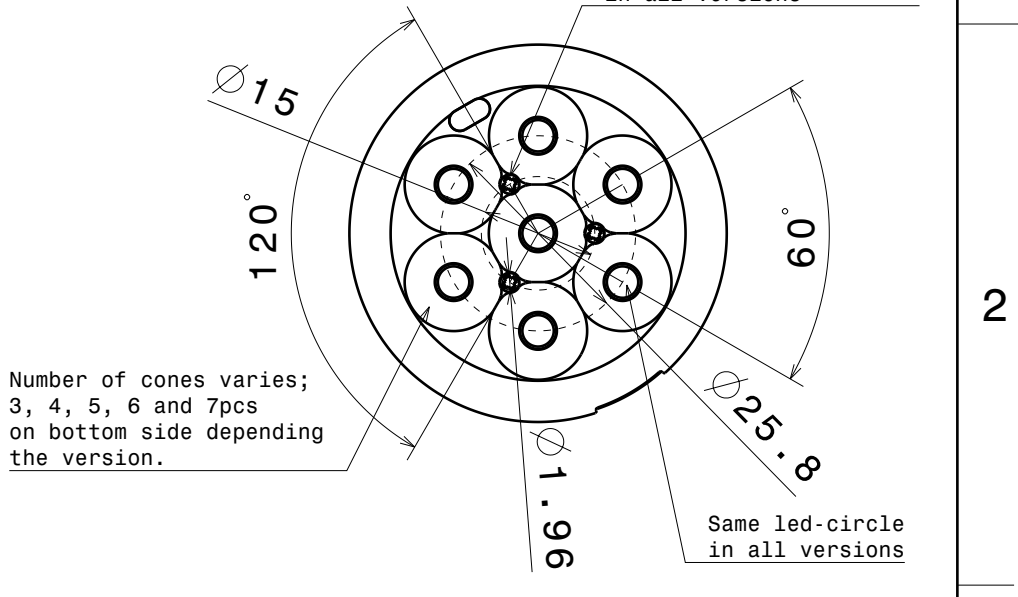

Material: PMMA

Versions:
Anna-3-S
Anna-3-M
Anna-3-W
Anna-4-S
Anna-4-M
Anna-4-W
Anna-5-S
Anna-5-M
Anna-5-W
Anna-6-S
Anna-6-M
Anna-6-W
Anna-7-S
Anna-7-M
Anna-7-W

This drawing is our property.
It can't be reproduced
or communicated without
our written agreement.