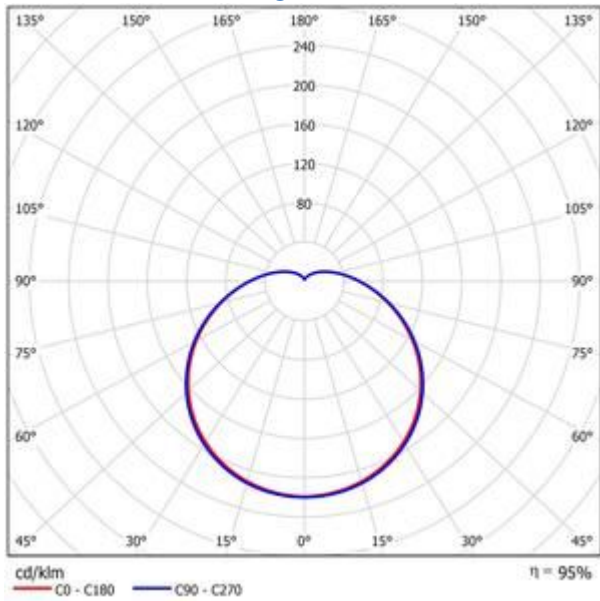

Verbatim LED Classic A E27 12W 3000K Warm White 1100 LM

- E27 Socket
- 220 - 240 Voltage
- 30,000 hours Lifetime
- 84% Energy Saving
- Lumen: 1100
- Equivalent to 77W incandescent bulb

Product Number	52153
General Data	
Lamp Socket	E27
Electric Data	
Wattage (W)	12
Wattage Equivalent (W)	77
Voltage (V)	220 - 240
Dimmable	no
Power Factor	0.90
Operating Frequency (Hz)	50-60
Geometric Data	
Length (mm)	112
Diameter (in mm)	60
Weight (g)	177
Photometric Data	
Luminous Flux (lm)	1100
CRI	≥ 80
CCT (K)	3000
Beam Angle (°)	130
Luminous Efficacy (lm/W)	91.7
Lifetime (hrs)	30,000
Switching Cycle	20,000

02/07/2014

Photometric Diagrams

Distance [m]	Cone Diameter [m]	Illuminance [lx]
0.5	2.44 2.36	E(0°) 940 E(C90) 67.7° 26 E(C0) 67.0° 28
1.0	4.88 4.71	E(0°) 235 E(C90) 67.7° 6 E(C0) 67.0° 7
1.5	7.31 7.07	E(0°) 104 E(C90) 67.7° 3 E(C0) 67.0° 3
2.0	9.75 9.42	E(0°) 59 E(C90) 67.7° 2 E(C0) 67.0° 2
2.5	12.19 11.78	E(0°) 38 E(C90) 67.7° 1 E(C0) 67.0° 1
3.0	14.63 14.14	E(0°) 26 E(C90) 67.7° 1 E(C0) 67.0° 1

Distance [m] Cone Diameter [m] Illuminance [lx]
 — C0 - C180 (Half-value Angle: 134.0°)
 — C90 - C270 (Half-value Angle: 135.4°)

Energy Rating

Technical Packaging Details

Barcode

023942521532

EAN 128

(02)00023942521532(37)04(91)204