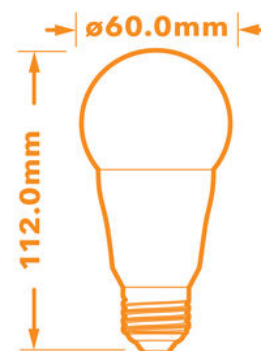

Verbatim LED Classic A E27 12W 3000K Warm White 1100 LM

- E27 Socket
- 220 - 240 Voltage
- 30,000 hours Lifetime
- 84% Energy Saving
- Lumen: 1100
- Equivalent to 77W incandescent bulb

Product Number	52153
General Data	
Lamp Socket	E27
Electric Data	
Wattage (W)	12
Wattage Equivalent (W)	77
Voltage (V)	220 - 240
Dimmable	no
Power Factor	0.90
Operating Frequency (Hz)	50-60
Geometric Data	
Length (mm)	112
Diameter (in mm)	60
Weight (g)	177
Photometric Data	
Luminous Flux (lm)	1100
CRI	≥ 80
CCT (K)	3000
Beam Angle (°)	130
Luminous Efficacy (lm/W)	91.7
Lifetime (hrs)	30,000
Switching Cycle	20,000

02/07/2014

Photometric Diagrams

Distance [m]	Cone Diameter [m]	Illuminance [lx]
0.5	2.44 2.36	E(0°) 940 E(C90) 67.7° 26 E(C0) 67.0° 28
1.0	4.88 4.71	E(0°) 235 E(C90) 67.7° 6 E(C0) 67.0° 7
1.5	7.31 7.07	E(0°) 104 E(C90) 67.7° 3 E(C0) 67.0° 3
2.0	9.75 9.42	E(0°) 59 E(C90) 67.7° 2 E(C0) 67.0° 2
2.5	12.19 11.78	E(0°) 38 E(C90) 67.7° 1 E(C0) 67.0° 1
3.0	14.63 14.14	E(0°) 26 E(C90) 67.7° 1 E(C0) 67.0° 1

Distance [m] Cone Diameter [m] Illuminance [lx]
 — C0 - C180 (Half-value Angle: 134.0°)
 — C90 - C270 (Half-value Angle: 135.4°)

Energy Rating

Technical Packaging Details

Barcode

023942521532

EAN 128

(02)00023942521532(37)04(91)204

Carton Dimensions (HxWxL)

195 x 144 x 253

Cartons/Pallet

80

Layers/Pallet

4

Units/Pallet

320