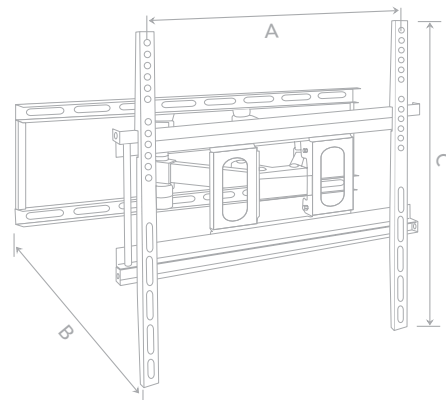

Our mounts are VESA compliant, adhering to international standards.

**Product Dimensions:**

A: 465mm (up to)  
B: 70-350mm  
C: 480mm

This mount is designed to accommodate the following:

26" - 37"  
23" - 42"

Screen sizes

LCD  
26" - 37"

Screen type

LED  
23" - 42"

Screen type

Max weight

Product features:

Ultra slim mount ideal for LED TVs. Profile from wall is just 70mm.

Cantilever mount provides -10° vertical tilt and up to 180° swivel adjustability. This allows for you to move your TV for a perfect viewing angle. Minimum distance from wall is 70mm, maximum from wall is 350mm when fully extended.