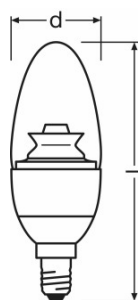

Technical data

Electrical data

Rated wattage	6.00 W
Nominal wattage	6.00 W
Nominal voltage	230 V
Operating frequency	50...60 Hz
Power factor λ	0.50
Claimed equiv. conventional lamp power	6 W

Photometrical data

Warm-up time (60 %)	0.50 s
Starting time	0.5 s

Dimensions & weight

Overall length	110.0 mm
Diameter	38.0 mm
Outer bulb	B40
Length	110.0 mm

Lifespan

Product datasheet

Nominal lamp life time	20000 h
Rated lamp life time	20000 h
Number of switching cycles	100000