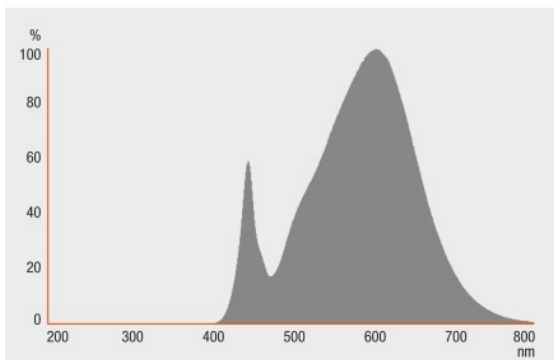

Product datasheet

Spectral power distribution

Guarantee

Logistical Data

Product code	Product description	Packaging unit (Pieces/Unit)	Dimensions (height x width x length)	Volume	Gross weight
4052899911499	PARATHOM CLASSIC B 40 ADV 6 W/827 E14 CS	Shipping carton box 10	127 mm x 88 mm x 210 mm	2.35 dm³	799.00 g

The mentioned product code describes the smallest quantity unit which can be ordered. One shipping unit can contain one or more single products. When placing an order, for the quantity please enter single or multiples of a shipping unit.

References / Links