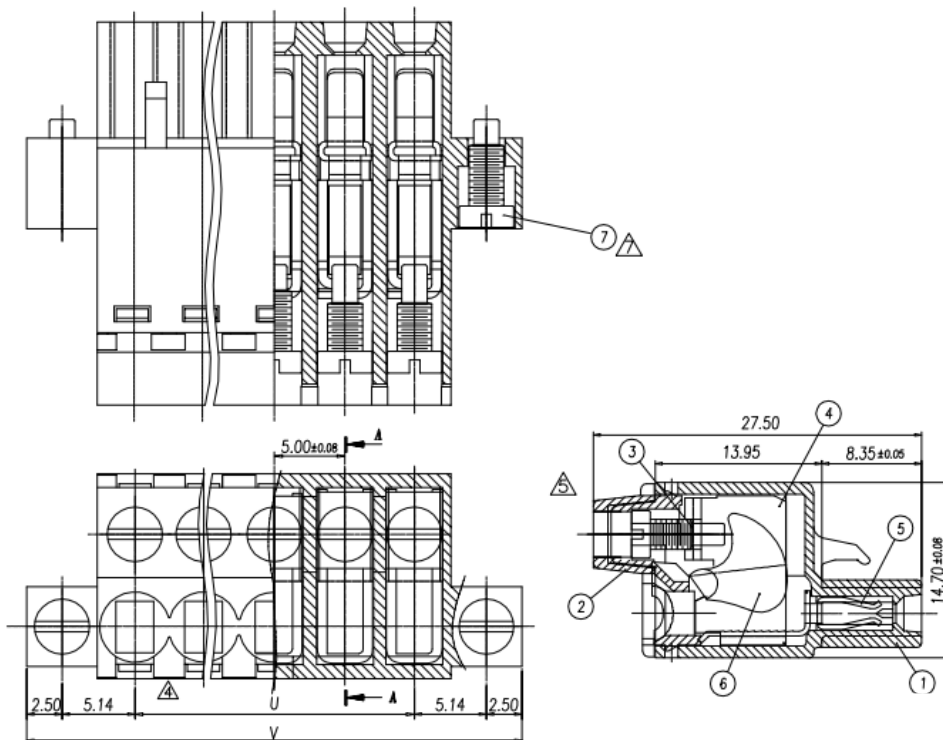

Datasheet

New 5.0mm Plug Straight with Flanges 15A

RS Stock 874-4837

Dimensions: (mm)

ENGLISH

Specifications

- Rating: 300 14A
- Pitch: 5.00mm
- Insulation Withstands Voltage: AC 2000V / Min
- Insulation Resistance: 1000M Ω or more at DC500V
- Using temperature range: -40°C~ + 105°C
- Screw Torque Value: 5kgf-cm
- Suitable Electric Wire: 24~12 AWG

Material

- Housing: Green
- End Cover: Green
- Screw: M2.5 Zn Plated
- Wire Cage: Zn Plated
- Clamp: Tin Plated
- Cam: Zn Plated
- Screw: M2.5 Zn Plated