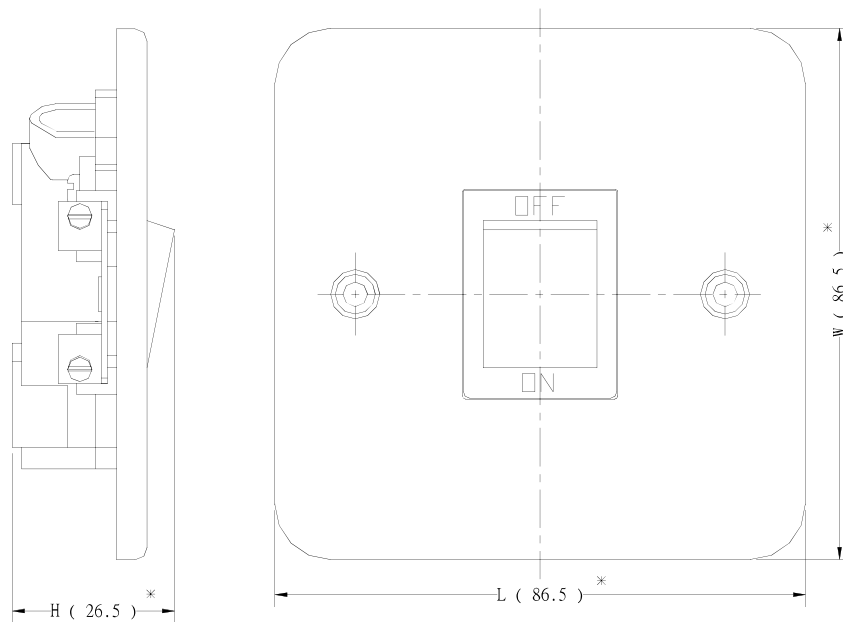

### Product Details

RS Pro MetalClad straight RJ socket module in white colour, has a mild steel housing construction with quality controlled manufacturing for industrial, commercial and workshop applications. It measures 86.5 x 86.5 x 21 mm.

### Features and Benefits

- MetalClad straight RJ socket module
- Comes in white colour
- Mild steel housing construction
- For industrial, commercial and workshop applications
- Measures 86.5 x 86.5 x 21 mm

### Specifications:

Colour	White
Depth	21 mm
Length	86.5 mm
Orientation	Straight
Type	Socket
Width	86.5 mm

8181MA 外觀圖

8184MA 成品外觀圖

1893SMA 外觀圖

2893NSMA 外觀圖

7183S/MA 成品圖

7183M/MA 成品圖

Part No.	L	W	H
8184/MA	86.5	86.5	26.5
1893S/MA	86.5	86.5	25.5
8181/2W/MA	86.5	86.5	23.0
2893S/MA	86.5	86.5	31.0
2893NS/MA	86.5	86.5	31.0
7183M/MA	86.5	86.5	21.0
7183S/MA	86.5	86.5	21.0
8102/MA	86.5	86.5	25.0
8103/MA	86.5	86.5	22.0