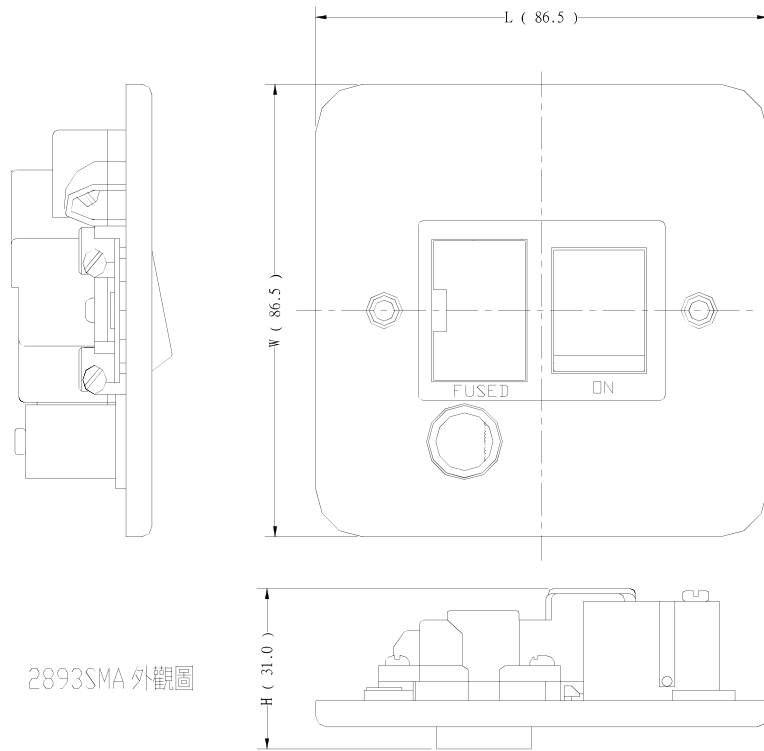

### Product Details

RS Pro MetalClad straight RJ socket module in white colour, has a mild steel housing construction with quality controlled manufacturing for industrial, commercial and workshop applications. It measures 86.5 x 86.5 x 21 mm.

### Features and Benefits

- MetalClad straight RJ socket module
- Comes in white colour
- Mild steel housing construction
- For industrial, commercial and workshop applications
- Measures 86.5 x 86.5 x 21 mm

### Specifications:

Colour	White
Depth	21 mm
Length	86.5 mm
Orientation	Straight
Type	Socket
Width	86.5 mm

8181MA 外觀圖

8184MA 成品外觀圖

1893SMA 外觀圖

2893NSMA 外觀圖

7183S/MA 成品圖

7183M/MA 成品圖

Part No.	L	W	H
8184/MA	86.5	86.5	26.5
1893S/MA	86.5	86.5	25.5
8181/2W/MA	86.5	86.5	23.0
2893S/MA	86.5	86.5	31.0
2893NS/MA	86.5	86.5	31.0
7183M/MA	86.5	86.5	21.0
7183S/MA	86.5	86.5	21.0
8102/MA	86.5	86.5	25.0
8103/MA	86.5	86.5	22.0