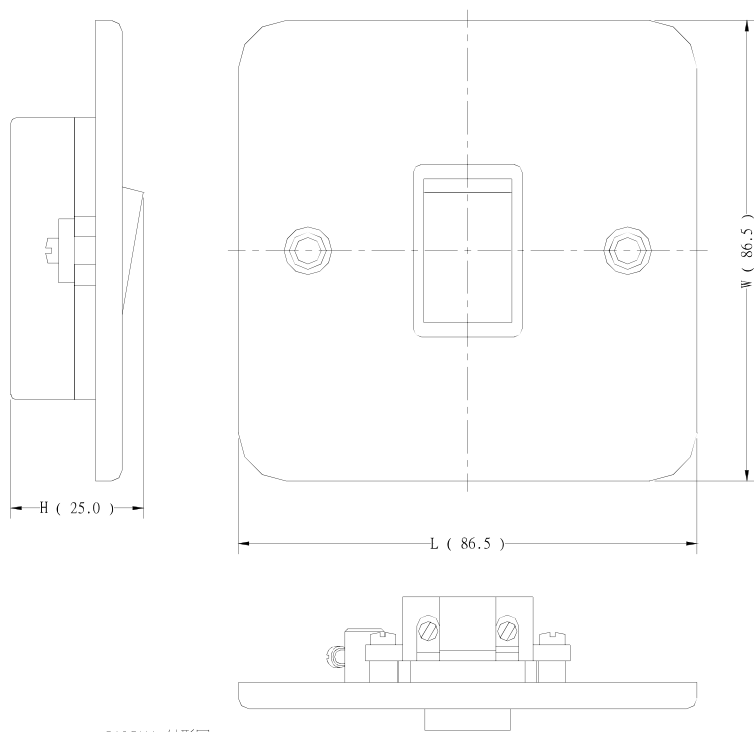

### Product Details

RS Pro MetalClad straight RJ socket module in white colour, has a mild steel housing construction with quality controlled manufacturing for industrial, commercial and workshop applications. It measures 86.5 x 86.5 x 21 mm.

### Features and Benefits

- MetalClad straight RJ socket module
- Comes in white colour
- Mild steel housing construction
- For industrial, commercial and workshop applications
- Measures 86.5 x 86.5 x 21 mm

### Specifications:

Colour	White
Depth	21 mm
Length	86.5 mm
Orientation	Straight
Type	Socket
Width	86.5 mm

8181MA 外觀圖

8184MA 成品外觀圖

1893SMA 外觀圖

2893NSMA 外觀圖

7183S/MA 成品圖

7183M/MA 成品圖

Part No.	L	W	H
8184/MA	86.5	86.5	26.5
1893S/MA	86.5	86.5	25.5
8181/2W/MA	86.5	86.5	23.0
2893S/MA	86.5	86.5	31.0
2893NS/MA	86.5	86.5	31.0
7183M/MA	86.5	86.5	21.0
7183S/MA	86.5	86.5	21.0
8102/MA	86.5	86.5	25.0
8103/MA	86.5	86.5	22.0