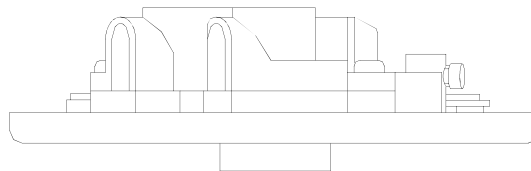

### Features and Benefits

- MetalClad straight RJ socket module
- Comes in white colour
- Mild steel housing construction
- For industrial, commercial and workshop applications
- Measures 86.5 x 86.5 x 21 mm

### Specifications:

Colour	White
Depth	21 mm
Length	86.5 mm
Orientation	Straight
Type	Socket
Width	86.5 mm

8181MA 外觀圖

8184MA 成品外觀圖

1893SMA 外觀圖

2893NSMA 外觀圖

7183S/MA 成品圖

7183M/MA 成品圖