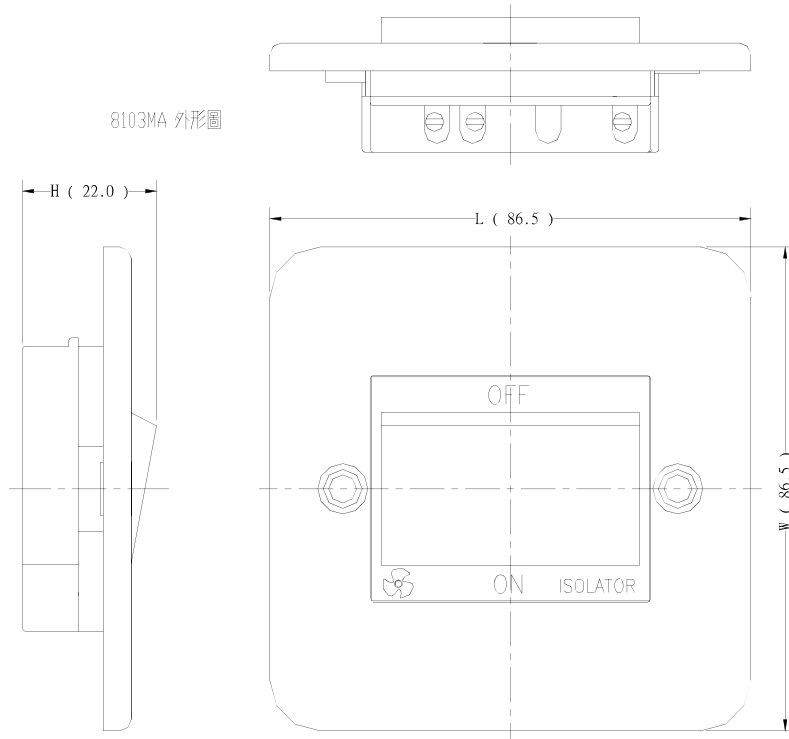

### Product Details

RS Pro MetalClad straight RJ socket module in white colour, has a mild steel housing construction with quality controlled manufacturing for industrial, commercial and workshop applications. It measures 86.5 x 86.5 x 21 mm.

### Features and Benefits

- MetalClad straight RJ socket module
- Comes in white colour
- Mild steel housing construction
- For industrial, commercial and workshop applications
- Measures 86.5 x 86.5 x 21 mm

### Specifications:

Colour	White
Depth	21 mm
Length	86.5 mm
Orientation	Straight
Type	Socket
Width	86.5 mm

8181MA 外觀圖

8184MA 成品外觀圖

1893SMA 外觀圖

2893NSMA 外觀圖

7183S/MA 成品圖

7183M/MA 成品圖

Part No.	L	W	H
8184/MA	86.5	86.5	26.5
1893S/MA	86.5	86.5	25.5
8181/2W/MA	86.5	86.5	23.0
2893S/MA	86.5	86.5	31.0
2893NS/MA	86.5	86.5	31.0
7183M/MA	86.5	86.5	21.0
7183S/MA	86.5	86.5	21.0
8102/MA	86.5	86.5	25.0
8103/MA	86.5	86.5	22.0