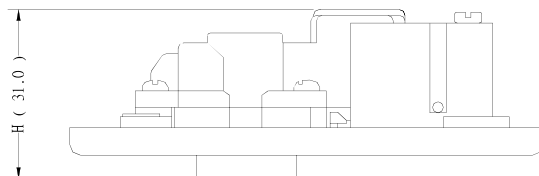

### Features and Benefits

- MetalClad straight RJ socket module
- Comes in white colour
- Mild steel housing construction
- For industrial, commercial and workshop applications
- Measures 86.5 x 86.5 x 21 mm

### Specifications:

Colour	White
Depth	21 mm
Length	86.5 mm
Orientation	Straight
Type	Socket
Width	86.5 mm

8181MA 外觀圖

8184MA 成品外觀圖

1893SMA 外觀圖

2893NSMA 外觀圖

7183S/MA 成品圖

7183M/MA 成品圖

Part No.	L	W	H
8184/MA	86.5	86.5	26.5
1893S/MA	86.5	86.5	25.5
8181/2W/MA	86.5	86.5	23.0
2893S/MA	86.5	86.5	31.0
2893NS/MA	86.5	86.5	31.0
7183M/MA	86.5	86.5	21.0
7183S/MA	86.5	86.5	21.0
8102/MA	86.5	86.5	25.0
8103/MA	86.5	86.5	22.0