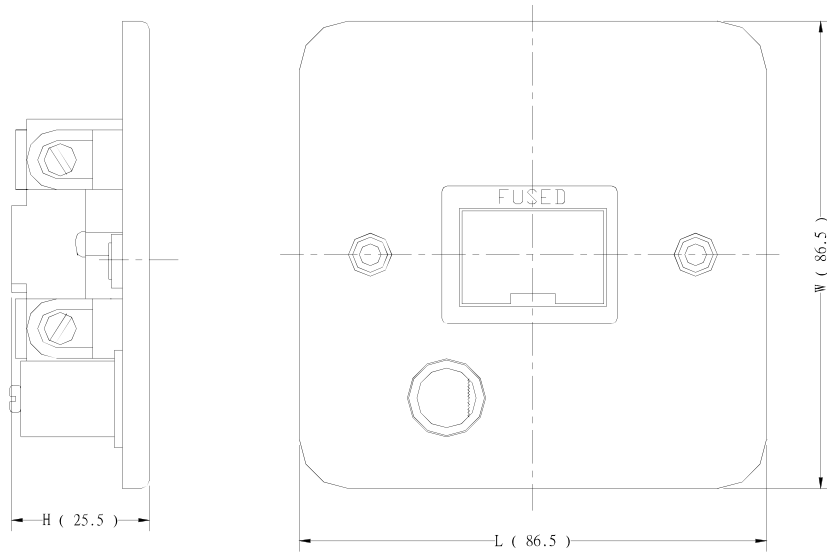

### Product Details

RS Pro MetalClad straight RJ socket module in white colour, has a mild steel housing construction with quality controlled manufacturing for industrial, commercial and workshop applications. It measures 86.5 x 86.5 x 21 mm.

### Features and Benefits

- MetalClad straight RJ socket module
- Comes in white colour
- Mild steel housing construction
- For industrial, commercial and workshop applications
- Measures 86.5 x 86.5 x 21 mm

### Specifications:

Colour	White
Depth	21 mm
Length	86.5 mm
Orientation	Straight
Type	Socket
Width	86.5 mm

8181MA 外觀圖

8184MA 成品外觀圖

1893SMA 外觀圖

2893NSMA 外觀圖

7183S/MA 成品圖

7183M/MA 成品圖

Part No.	L	W	H
8184/MA	86.5	86.5	26.5
1893S/MA	86.5	86.5	25.5
8181/2W/MA	86.5	86.5	23.0
2893S/MA	86.5	86.5	31.0
2893NS/MA	86.5	86.5	31.0
7183M/MA	86.5	86.5	21.0
7183S/MA	86.5	86.5	21.0
8102/MA	86.5	86.5	25.0
8103/MA	86.5	86.5	22.0