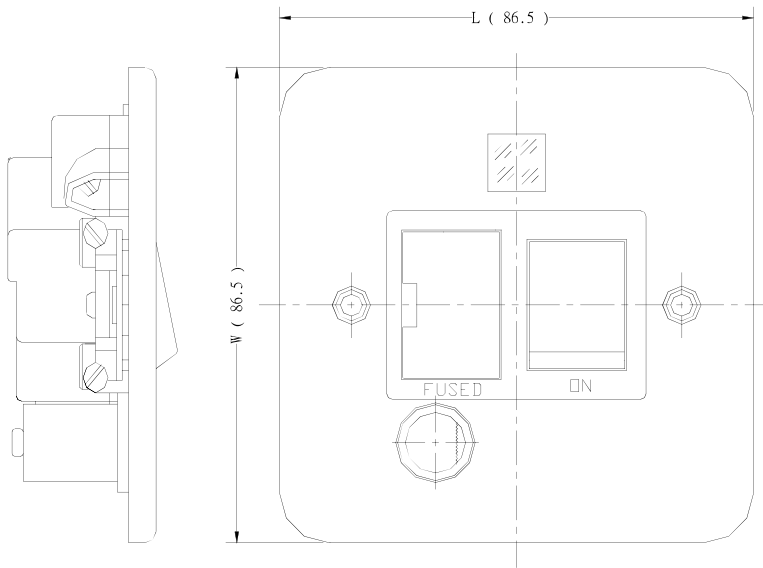

### Product Details

RS Pro MetalClad straight RJ socket module in white colour, has a mild steel housing construction with quality controlled manufacturing for industrial, commercial and workshop applications. It measures 86.5 x 86.5 x 21 mm.

### Features and Benefits

- MetalClad straight RJ socket module
- Comes in white colour
- Mild steel housing construction
- For industrial, commercial and workshop applications
- Measures 86.5 x 86.5 x 21 mm

### Specifications:

Colour	White
Depth	21 mm
Length	86.5 mm
Orientation	Straight
Type	Socket
Width	86.5 mm

8181MA 外觀圖

8184MA 成品外觀圖

1893SMA 外觀圖

2893NSMA 外觀圖

7183S/MA 成品圖

7183M/MA 成品圖

Part No.	L	W	H
8184/MA	86.5	86.5	26.5
1893S/MA	86.5	86.5	25.5
8181/2W/MA	86.5	86.5	23.0
2893S/MA	86.5	86.5	31.0
2893NS/MA	86.5	86.5	31.0
7183M/MA	86.5	86.5	21.0
7183S/MA	86.5	86.5	21.0
8102/MA	86.5	86.5	25.0
8103/MA	86.5	86.5	22.0