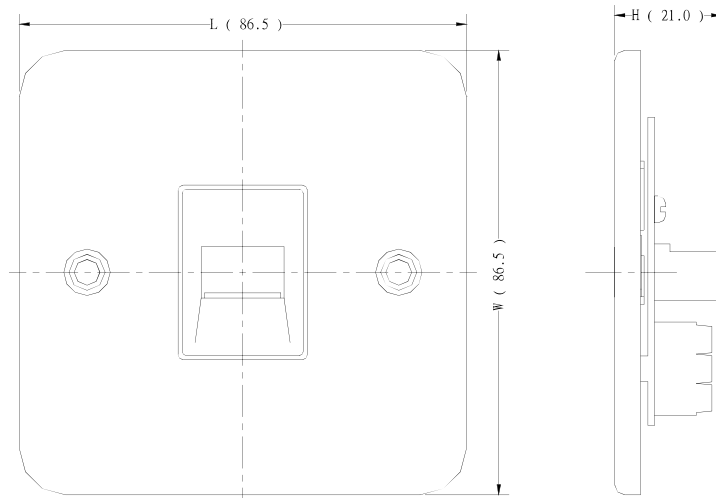

### Product Details

RS Pro MetalClad straight RJ socket module in white colour, has a mild steel housing construction with quality controlled manufacturing for industrial, commercial and workshop applications. It measures 86.5 x 86.5 x 21 mm.

### Features and Benefits

- MetalClad straight RJ socket module
- Comes in white colour
- Mild steel housing construction
- For industrial, commercial and workshop applications
- Measures 86.5 x 86.5 x 21 mm

### Specifications:

Colour	White
Depth	21 mm
Length	86.5 mm
Orientation	Straight
Type	Socket
Width	86.5 mm

8181MA 外觀圖

8184MA 成品外觀圖

1893SMA 外觀圖

2893NSMA 外觀圖

7183S/MA 成品圖

7183M/MA 成品圖

Part No.	L	W	H
8184/MA	86.5	86.5	26.5
1893S/MA	86.5	86.5	25.5
8181/2W/MA	86.5	86.5	23.0
2893S/MA	86.5	86.5	31.0
2893NS/MA	86.5	86.5	31.0
7183M/MA	86.5	86.5	21.0
7183S/MA	86.5	86.5	21.0
8102/MA	86.5	86.5	25.0
8103/MA	86.5	86.5	22.0