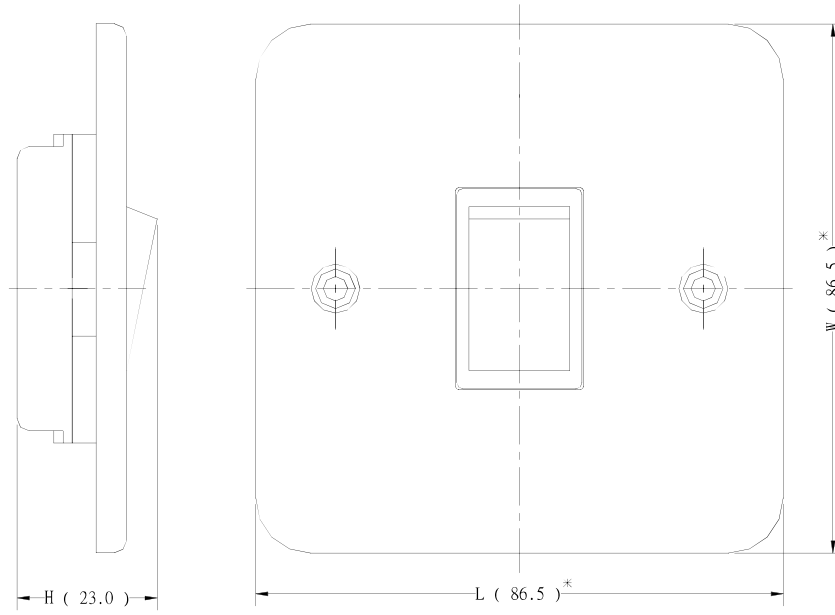

### Product Details

RS Pro MetalClad straight RJ socket module in white colour, has a mild steel housing construction with quality controlled manufacturing for industrial, commercial and workshop applications. It measures 86.5 x 86.5 x 21 mm.

### Features and Benefits

- MetalClad straight RJ socket module
- Comes in white colour
- Mild steel housing construction
- For industrial, commercial and workshop applications
- Measures 86.5 x 86.5 x 21 mm

### Specifications:

Colour	White
Depth	21 mm
Length	86.5 mm
Orientation	Straight
Type	Socket
Width	86.5 mm

8181MA 外觀圖

8184MA 成品外觀圖

1893SMA 外觀圖

2893NSMA 外觀圖

7183S/MA 成品圖

7183M/MA 成品圖