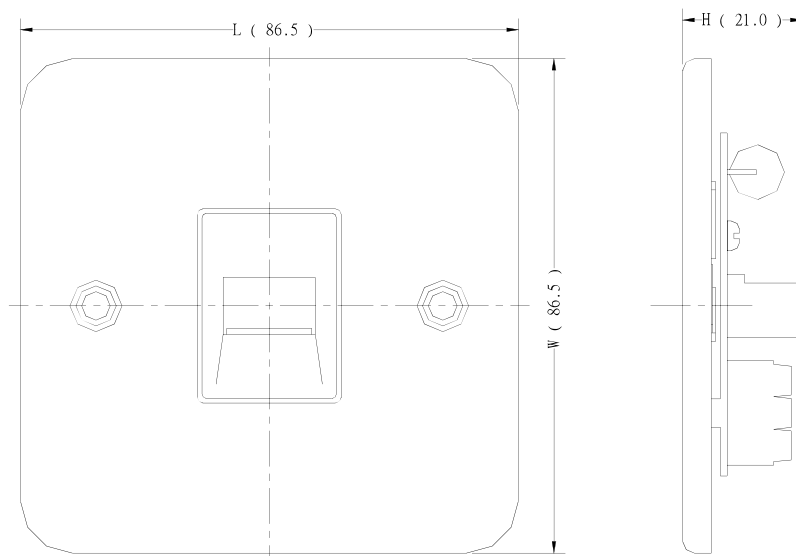

### Product Details

RS Pro MetalClad straight RJ socket module in white colour, has a mild steel housing construction with quality controlled manufacturing for industrial, commercial and workshop applications. It measures 86.5 x 86.5 x 21 mm.

### Features and Benefits

- MetalClad straight RJ socket module
- Comes in white colour
- Mild steel housing construction
- For industrial, commercial and workshop applications
- Measures 86.5 x 86.5 x 21 mm

### Specifications:

Colour	White
Depth	21 mm
Length	86.5 mm
Orientation	Straight
Type	Socket
Width	86.5 mm

8181MA 外觀圖

8184MA 成品外觀圖

1893SMA 外觀圖

2893NSMA 外觀圖

7183S/MA 成品圖

7183M/MA 成品圖

Part No.	L	W	H
8184/MA	86.5	86.5	26.5
1893S/MA	86.5	86.5	25.5
8181/2W/MA	86.5	86.5	23.0
2893S/MA	86.5	86.5	31.0
2893NS/MA	86.5	86.5	31.0
7183M/MA	86.5	86.5	21.0
7183S/MA	86.5	86.5	21.0
8102/MA	86.5	86.5	25.0
8103/MA	86.5	86.5	22.0