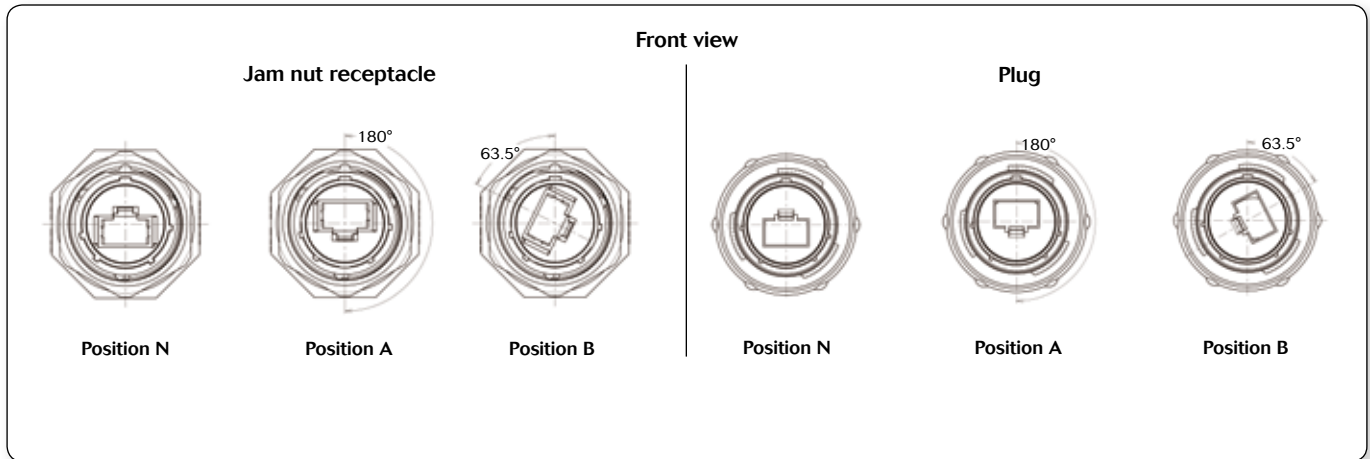

UTS RJ45

Insert rotation

Range presentation

→ Rapid
→ Standard
→ High Performance

Cable plug

Part number: UTS6JC18RJN25

* Add A or B between RJ & P, if different orientation / Coloured ring supplied as optional extra (see page 72).

→ Rapid
→ Standard
→ High Performance

Jam nut receptacle

Part number: UTS718RJFN

* Change N to A or B, if different orientation

Note : all dimensions are in mm

UTS : Your first choice in waterproof connectors !