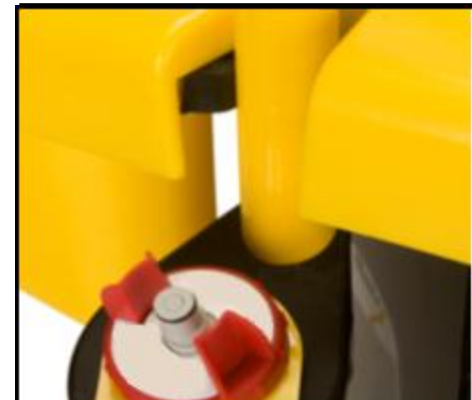

# Deluxe Rim Caddy

The Deluxe Rim Caddy, designed to fit the 167L Brute containers, includes a variety of storage space to easily organise & retrieve cleaning supplies.

Fit on a Brute dolly, the container becomes a one pass cleaning solution enabling the combination of multiple cleaning steps and the ability to hold separate waste streams for recycling efforts.

FG9VDRC4400

- Holds two can liners for collecting recyclable and general waste, eliminating a separate waste collection pass through an area.
- Deluxe Rim Caddy's organised storage of cleaning supplies makes an extra trip to the supply cupboard unnecessary.

Opportunity to provide a customised cleaning solution

An ergonomic arched handle makes manoeuvring easy

Tool Holder for Rubbermaid Pulse™ Mopping Kit

Cleaning tools are not included with the caddy (sold separately)