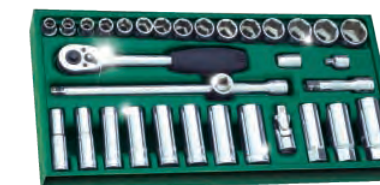

**TOOL STORAGE SYSTEM
WELL ORGANISED!!
GREAT CONVENIENT!!**

66PC. 1/4"DR. SOCKET SET (METRIC)

PART NO.	LENGTH MM	WIDTH MM	HEIGHT MM		G.W. (kg)
09901	375	180	45	4	8.9

DESCRIPTION:
 14 - 6Pt. Metric Sockets 3.5, 4, 4.5, 5, 5.5, 6, 7, 8, 9, 10, 11, 12, 13, 14mm
 12 - 6Pt. Metric Deep Sockets 4, 4.5, 5, 5.5, 6, 7, 8, 9, 10, 11, 12, 13mm
 23 - Bit Sockets
 Slotted 4, 5.5, 6.5 mm Phillips #1, #2, #3
 Pozidriv #1, #2, #3 Torx T8, T10, T15, T20, T25, T27, T30, T40
 Hex 3, 4, 5, 6, 7, 8mm
 8 - Bits 25L Phillips #0, #1, #2, #3
 Slotted 3, 4, 5, 6mm
 9 - Accessories
 Quick-Release Ratchet
 Spinner Handle
 Wobble Extension Bar 2", 4"
 Flex Shaft
 Sliding T-Bar
 Universal Joint
 Magnetic Quick-Release Bit-Holder
 Bit Adapter

33PC. 3/8"DR. SOCKET SET (METRIC)

PART NO.	LENGTH MM	WIDTH MM	HEIGHT MM		G.W. (kg)
09902	375	180	45	4	12.9

DESCRIPTION:
 15 - 6Pt. Metric Sockets 8, 9, 10, 11, 12, 13, 14, 15, 16, 17, 18, 19, 21, 22, 24mm
 8 - 6Pt. Metric Deep Sockets 10, 11, 12, 13, 14, 15, 17, 19mm
 3 - Spark Plug Sockets 16, 18, 21mm
 7 - Accessories
 Quick-Release Ratchet
 Wobble Extension Bar 10"
 3/8"F x 1/4"M Adapter
 Universal Joint
 Bit Adapter
 Locking Extension Bar 3"
 3 Way Adapter 1/2"F X 3/8"M

27PC. 1/2"DR. SOCKET SET (METRIC)

PART NO.	LENGTH MM	WIDTH MM	HEIGHT MM		G.W. (kg)
09903	375	180	45	4	18.0

DESCRIPTION:
 17 - 6Pt. Metric Sockets 10, 11, 12, 13, 14, 15, 16, 17, 18, 19, 21, 22, 24, 27, 30, 32, 34mm
 5 - 6Pt. Metric Deep sockets 10, 13, 17, 19, 22mm
 5 - Accessories
 Quick-Release Ratchet
 Wobble Extension Bar 10"
 Universal Joint
 Locking Extension Bar 5"
 3 Way Adapter 3/8"F X 1/2"M