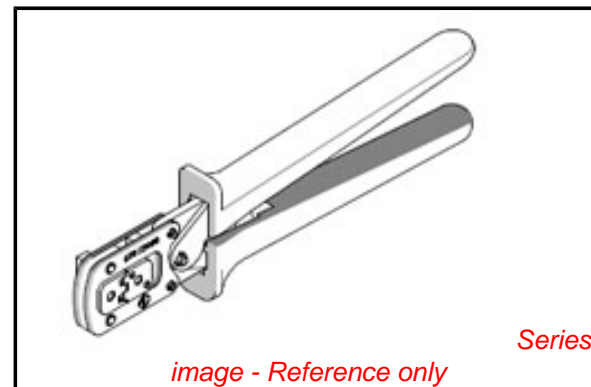

PLEASE CHECK WWW.MOLEX.COM FOR LATEST PART INFORMATION

Part Number: [63811-6200](#)
Status: **Active**
Description: Hand Crimp Tool Metric 0.5 and 0.75

Documents:
[RoHS Certificate of Compliance (PDF)](#)

General

Product Family	Application Tooling
Series	T9999
Function	Crimp
Geographic Area	Global
Level of Automation	Manual
More Detailed Tech Information	applicationtooling@molex.com
Product Name	N/A
Survey	www.molex.com//review/apptool_survey.html
Tool Type	Handtool
UPC	822350665988

Physical

Net Weight 0.001/kg

Material Info

Reference - Drawing Numbers

Application Tooling Documents
ATS-638116200, TM-638000029, TM-638000029CN,
TM-638000029DE, TM-638000029FR,
TM-638000029IT, TM-638000029JP,
TM-638000029KR, TM-638000029MY,
TM-638000029PL, TM-638000029RU,
TM-638000029SK, TM-638000029SP,
TM-638000029TH, TM-638000029TW,
TM-638000029VN

image - Reference only

EU RoHS **China RoHS**

Compliance Status

Not Reviewed

REACH SVHC

Not Reviewed

Low-Halogen Status

Not Reviewed

Need more information on product environmental compliance?

Email productcompliance@molex.com
For a multiple part number RoHS Certificate of Compliance, [click here](#)

Please visit the [Contact Us](#) section for any non-product compliance questions.

Search Parts in this Series

T9999Series

Use With

Loose Piece Terminals

Application Tooling | **FAQ**
Description | **Product #**

MX150™ Female Terminal, Select Gold	0330012023
MX150™ Female Terminal, Silver	0330014002
MX150™ Female Terminal, Silver	0330014003
MX150™ Female Terminal, Silver	0330014022
MX150™ Female Terminal, Silver	0330014023
MX150™ Female Terminal, Silver	0330015002
MX150™ Female Terminal, Silver	0330015003
MX150™ Female Terminal, Silver	0330015022