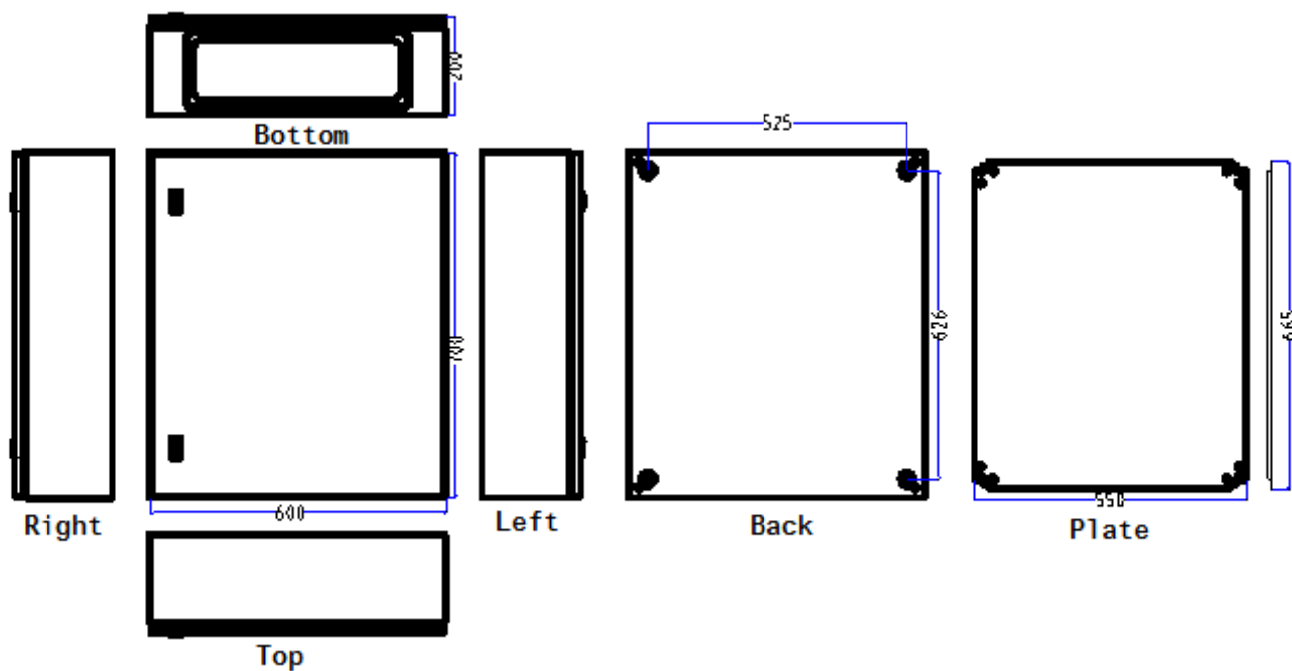

Product Datasheet

ENGLISH

MS Wall Box with Brackets/Chassis Plates

Drawings:

ENGLISH

Package Contain:

1 x Enclosure

1 x Chassis Plate

2x Lock

1 x Gland plate

1 x Sealing gasket

1 x Fixing accessories

Product Specification:

Material: Steel

Colour: Grey RAL 7032

Door Lock Type: Double Lock System

Door Type: Plain

Dimensions: 700 x 600 x 200mm

External Height: 700 mm

External Width: 600 mm

Thickness: 1.2mm for enclosure & door

Chassis Plate: Zinc coated steel 1.5mm

Finish: Paint finish epoxy polyester powder coating textured finish