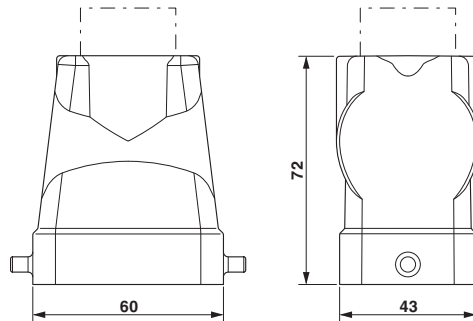

Housing - HC-B 6-TFL-H-O1PG29G - 1460023

Dimensioned drawing

Dimensional drawing

Phoenix Contact 2015 © - all rights reserved
<http://www.phoenixcontact.com>