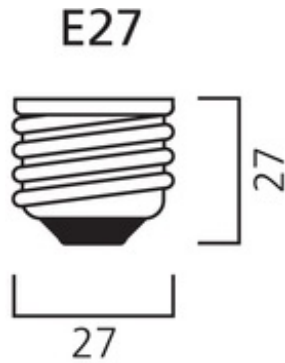

ToLEDo Ball

ToLEDo Ball Dim Frosted 470LM E27 SL

0026947

TECHNICAL DRAWINGS