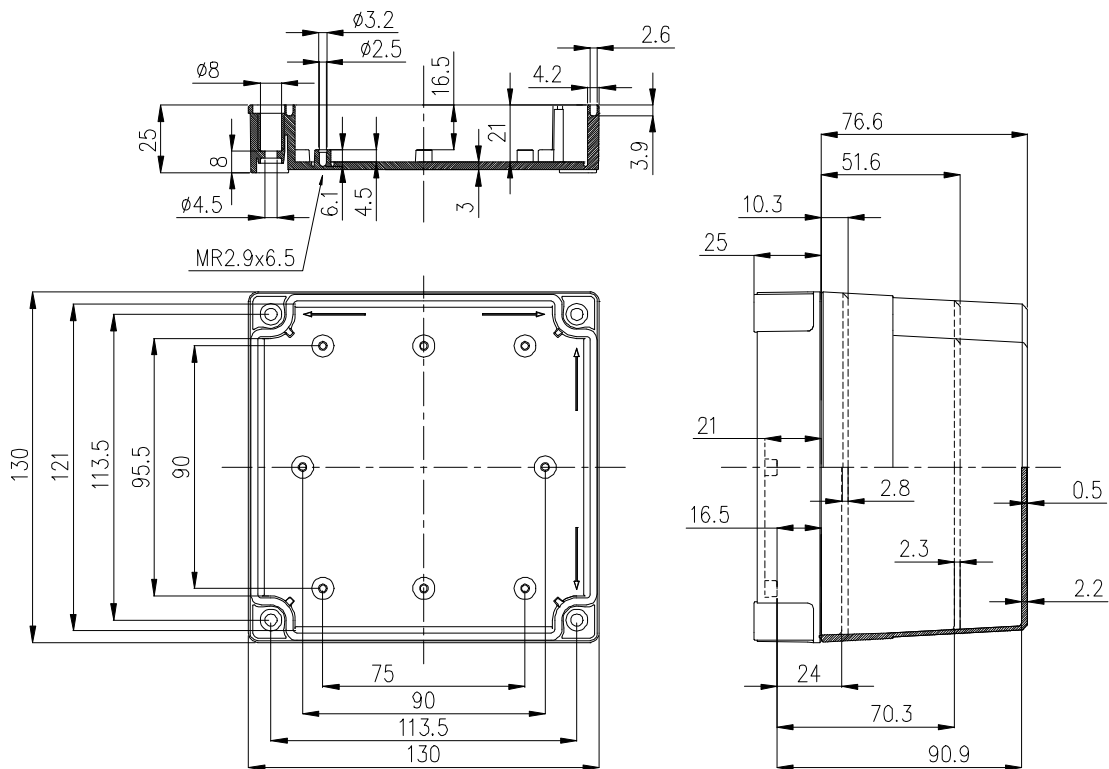

This is a sample photo.

**ORDER SYMBOL:** PC 125/35 LT

**EL.number** **EAN:** 6418074022318

Sweden:  
Denmark:  
Finland: 3420431

**INCLUDING:**  
Enclosure cover with cover screws, body with mounting screws and gasket.

**APPROVALS:**  
USA: NEMA 4, 4X, 12; UL 94-V2  
EURO: IP 67; UL 94-V2  
OTHERS: IEC 529

FIBOX MNX PC

**TECHNICAL INFORMATION:**

Standard colour: RAL 7035	Temp.range in cont. use: Max. +80 °C
Ingress protection: IP 67 (IEC 529)	Temp. range of material: - 40 °C - + 120 °C
Flame resistance:	