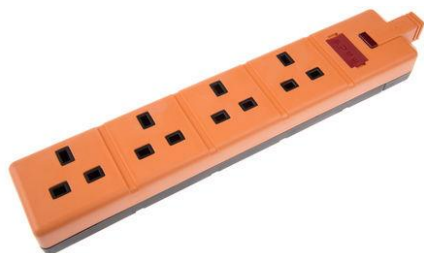

Datasheet

Stock No: 296-3571

RS Pro Type G - British 4 Gang Trailing Socket, 13A

Product Details

13A 4 Way Socket

13A 4-way trailing sockets without cable or plug. Constructed from heavy duty ABS or mineral filled nylon bases with tough thermoplastic.

Note

These 4-way trailing sockets are not supplied with a cable and plug. Use only 1.25mm² (13A) or 1.5mm² 3 core flexible cable.

Specifications:

Number of Sockets	4
Socket Type	Type G - British
Current Rating	13A
Colour	Orange