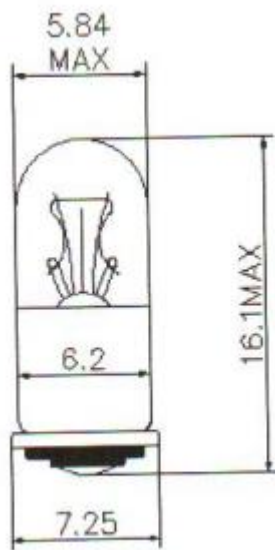

Datasheet

Clear Midget Flange Filament Indicator Lamp

RS Stock number [104-648](#)

Dimensions: (mm)

Specifications

Structure		Design Characteristics	
Bulb Type	T1 ¾ Clear	Voltage	12V
Bulb Diameter	Ø5.84Max	Amperage	100mA±10%
Length	16.1Max	Filament Type	Vacuum Type
Base Type	M.F	Life Hours	5000Hrs
		Luminous Flux	5.0Lm±20%