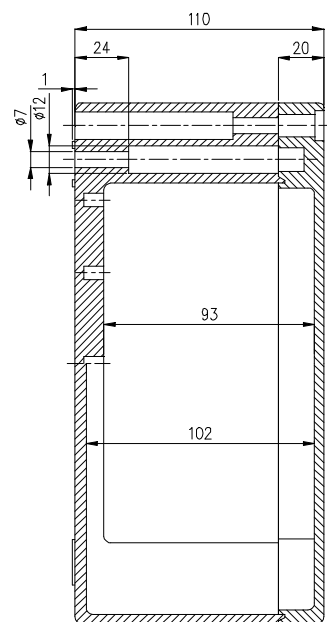

TECHNICAL INFORMATION:

Standard colour: RAL 7001
Ingress protection: IP 67 (IEC 529)
Flame resistance:

Temp.range in cont. use: Max. +80 °C
Temp. range of material: - 50 °C - + 120 °C

ACCESSORIES

DIN-Rail	ARH 12	DIN-Rail	ARH 36	Fastening lug	MRS 28540
DIN-Rail	ARH 16	DIN-Rail	ARH 40	Fastening lug	MRS 28541
DIN-Rail	ARH 1636	DIN-Rail	ARH 60		
DIN-Rail	ARH 1656	DIN-Rail	ARM 0610		
DIN-Rail	ARH 22	DIN-Rail	ARM 0615		
DIN-Rail	ARH 2320	DIN-Rail	ARM 0808		
DIN-Rail	ARH 2328	DIN-Rail	ARM 0813		
DIN-Rail	ARH 2333	DIN-Rail	ARM 0818		
DIN-Rail	ARH 26	DIN-Rail	ARM 0825