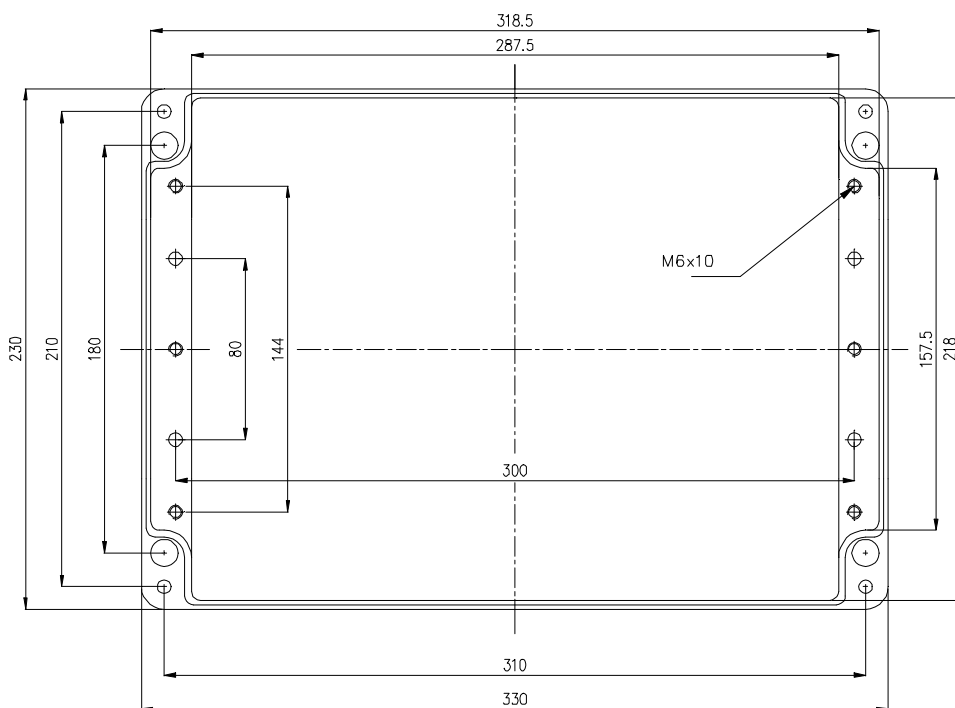

This is a sample photo.

ORDER SYMBOL: AL 233311

EL.number **EAN:** 6418074004253

Sweden:
Denmark: 8212004812
Finland: 3423637

INCLUDING:
Enclosure body, cover with Neoprene gasket, cover screws, and earth screws.

APPROVALS:
USA: UL Type 1, 4, 4X, 12, 13 (E75645 Vol.1 Sec.6)
EURO: IP 67/IP 66
OTHERS: IEC 529

FIBOX EURONORM II AL

TECHNICAL INFORMATION:

Standard colour: RAL 7001
Ingress protection: IP 67 (IEC 529)
Flame resistance:

Temp.range in cont. use: Max. +80 °C
Temp. range of material: - 50 °C - + 120 °C

ACCESSORIES

DIN-Rail	ARH 12	DIN-Rail	ARH 36	Fastening lug	MRS 28540
DIN-Rail	ARH 16	DIN-Rail	ARH 40	Fastening lug	MRS 28541
DIN-Rail	ARH 1636	DIN-Rail	ARH 60		
DIN-Rail	ARH 1656	DIN-Rail	ARM 0610		
DIN-Rail	ARH 22	DIN-Rail	ARM 0615		
DIN-Rail	ARH 2320	DIN-Rail	ARM 0808		
DIN-Rail	ARH 2328	DIN-Rail	ARM 0813		
DIN-Rail	ARH 2333	DIN-Rail	ARM 0818		
DIN-Rail	ARH 26	DIN-Rail	ARM 0825		