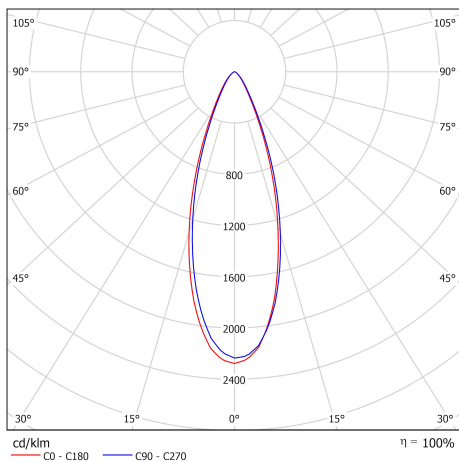

Verbatim LED GU10 8.5W 3000K 620lm 3000K Warm White 650 LM DIM

- GU10 Socket
- 220-240V
- 30,000 hours Lifetime
- Dimmable
- 90% Energy Saving
- Luminous Flux: 650 lm
- Equivalent to 86W incandescent bulb

Product Number	52310
General Data	
Lamp Socket	GU10
Electric Data	
Wattage (W)	8.5
Wattage Equivalent (W)	86
Voltage (V)	220-240
Dimmable	yes
Power Factor	≥0.7
Operating Frequency (Hz)	50/60
Geometric Data	
Length (mm)	56
Diameter (in mm)	50
Weight (g)	55
Photometric Data	
Luminous Flux (lm)	650
Luminous Flux 90° Cone (lm)	620
CRI	80
CCT (K)	3000
Luminous Intensity (cd)	1250
Beam Angle (°)	35
Luminous Efficacy (lm/W)	76
Lifetime (hrs)	30,000
Switching Cycle	100,000

28/11/2014

Photometric Diagrams

Distance [m]	Cone Diameter [m]	E(0°)	E(C90)	E(C0)	Illuminance [lx]
0.5	0.32	6079	17.9°	2583	2665
	0.30		16.9°		
1.0	0.65	1520	17.9°	646	666
	0.61		16.9°		
1.5	0.97	675	17.9°	287	296
	0.91		16.9°		
2.0	1.29	380	17.9°	161	167
	1.22		16.9°		
2.5	1.61	243	17.9°	103	107
	1.52		16.9°		
3.0	1.94	169	17.9°	72	74
	1.82		16.9°		

Distance [m] Cone Diameter [m] Illuminance [lx]

— C0 - C180 (Half-value Angle: 33.8°)
 — C90 - C270 (Half-value Angle: 35.8°)

Energy Rating

Technical Packaging Details

Barcode

023942523109

EAN 128

(02)00023942523109(37)10(91)814