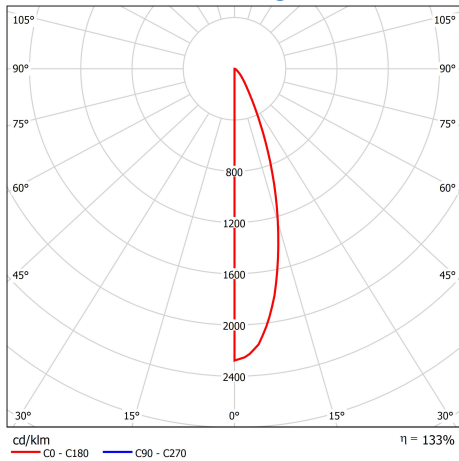

Verbatim LED GU10 8.5W 3000K 620lm 3000K Warm White 650 LM DIM

- GU10 Socket
- 220-240V
- 30,000 hours Lifetime
- Dimmable
- 90% Energy Saving
- Luminous Flux: 650 lm
- Equivalent to 86W incandescent bulb

Product Number	52310
General Data	
Lamp Socket	GU10
Electric Data	
Wattage (W)	8.5
Wattage Equivalent (W)	86
Voltage (V)	220-240
Dimmable	yes
Power Factor	≥0.7
Operating Frequency (Hz)	50/60
Geometric Data	
Length (mm)	56
Diameter (in mm)	50
Weight (g)	55
Photometric Data	
Luminous Flux (lm)	650
Luminous Flux 90° Cone (lm)	620
CRI	80
CCT (K)	3000
Luminous Intensity (cd)	1250
Beam Angle (°)	35
Luminous Efficacy (lm/W)	76
Lifetime (hrs)	30,000
Switching Cycle	100,000

28/11/2014

Photometric Diagrams

Distance [m]	Cone Diameter [m]	E(0°)	E(C90)	E(C0)	Illuminance [lx]
0.5	0.32	6079	17.9°	2583	2665
	0.30		16.9°		
1.0	0.65	1520	17.9°	646	666
	0.61		16.9°		
1.5	0.97	675	17.9°	287	296
	0.91		16.9°		
2.0	1.29	380	17.9°	161	167
	1.22		16.9°		
2.5	1.61	243	17.9°	103	107
	1.52		16.9°		
3.0	1.94	169	17.9°	72	74
	1.82		16.9°		

Distance [m] Cone Diameter [m] Illuminance [lx]

— C0 - C180 (Half-value Angle: 33.8°)
 — C90 - C270 (Half-value Angle: 35.8°)

Energy Rating

Technical Packaging Details

Barcode

023942523109

EAN 128

(02)00023942523109(37)10(91)814