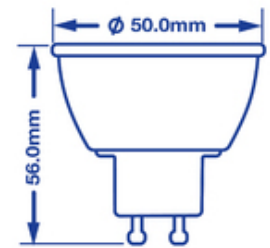

Product Number	52310
General Data	
Lamp Socket	GU10
Electric Data	
Wattage (W)	8.5
Wattage Equivalent (W)	86
Voltage (V)	220-240
Dimmable	yes
Power Factor	≥0.7
Operating Frequency (Hz)	50/60
Geometric Data	
Length (mm)	56
Diameter (in mm)	50
Weight (g)	55
Photometric Data	
Luminous Flux (lm)	650
Luminous Flux 90° Cone (lm)	620
CRI	80
CCT (K)	3000
Luminous Intensity (cd)	1250
Beam Angle (°)	35
Luminous Efficacy (lm/W)	76
Lifetime (hrs)	30,000
Switching Cycle	100,000

28/11/2014

Photometric Diagrams

Distance [m]	Cone Diameter [m]	E(0°)	E(C90)	E(C0)	Illuminance [lx]
0.5	0.32	6079	17.9°	2583	2665
	0.30		16.9°		
1.0	0.65	1520	17.9°	646	666
	0.61		16.9°		
1.5	0.97	675	17.9°	287	296
	0.91		16.9°		
2.0	1.29	380	17.9°	161	167
	1.22		16.9°		
2.5	1.61	243	17.9°	103	107
	1.52		16.9°		
3.0	1.94	169	17.9°	72	74
	1.82		16.9°		

Distance [m] Cone Diameter [m] Illuminance [lx]

— C0 - C180 (Half-value Angle: 33.8°)
 — C90 - C270 (Half-value Angle: 35.8°)

Energy Rating

Technical Packaging Details

Barcode

023942523109

EAN 128

(02)00023942523109(37)10(91)814

EAN 14

50023942523104

Pack Dimensions(HxWxL)

H67 *W51*L51mm (mm)

MOQ

10

Carton Dimensions (HxWxL)

H97*W125 *L285mm (mm)