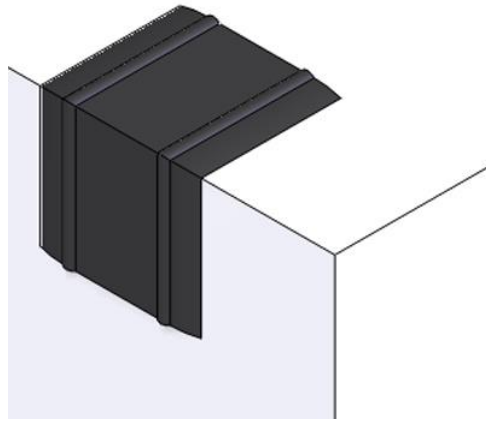

ENGLISH

Datasheet

Corner Protector, 66mm x 38mm

RS Stock number 673-125

Description:

Edge Protectors, protects carton edges when using strapping.

Features:

Length: 66mm
Material: PP
Width@ 38mm