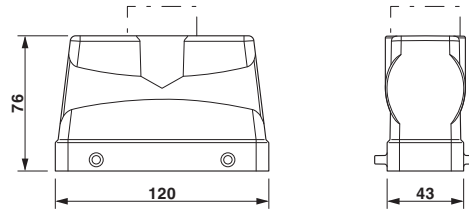

Housing - HC-B 24-TFQ-H-O1PG29G - 1460239

Dimensioned drawing

Dimensional drawing

Phoenix Contact 2015 © - all rights reserved
<http://www.phoenixcontact.com>