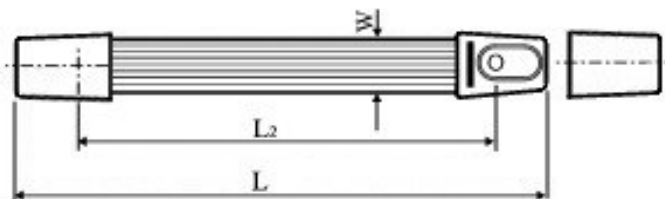

PE

Order No
PE-36.223.84

Description -Moulded Strap Handle
Material -Steel/Plastic/Rubber
Surface finish-Fine Texture

PE

Order No
PE-28.229.84

Description -Heavy Duty Strap Handle
Material - Steel/Rubber
Surface finish - Electropolished ends, ribbed rubber handle

BU

W	L	L2	Order No
13	195	165	BU-13.165.84
22	210	185	BU-22.185.84

Description – Strap Handle
Material - Steel/Rubber
Surface finish - Electropolished ends, ribbed rubber handle