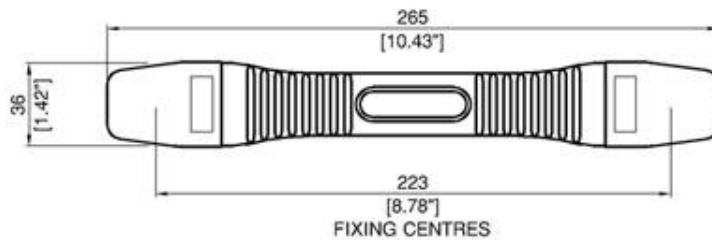

PE

Order No
PE-36.223.84

Description -Moulded Strap Handle
Material -Steel/Plastic/Rubber
Surface finish-Fine Texture

PE

Order No
PE-28.229.84

Description -Heavy Duty Strap Handle
Material - Steel/Rubber
Surface finish - Electropolished ends, ribbed rubber handle

BU

W	L	L2	Order No
13	195	165	BU-13.165.84
22	210	185	BU-22.185.84

Description – Strap Handle
Material - Steel/Rubber
Surface finish - Electropolished ends, ribbed rubber handle