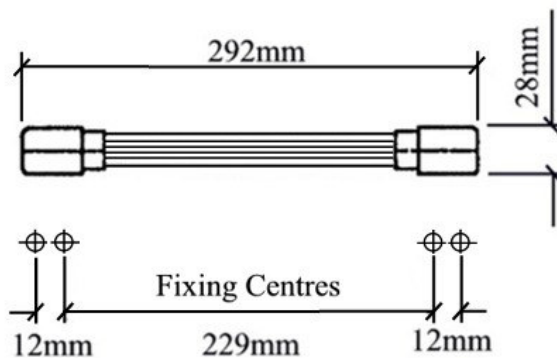

PE

Order No
PE-36.223.84

Description -Moulded Strap Handle
Material -Steel/Plastic/Rubber
Surface finish-Fine Texture

PE

Order No
PE-28.229.84

Description -Heavy Duty Strap Handle
Material - Steel/Rubber
Surface finish - Electropolished ends, ribbed rubber handle

BU

W	L	L2	Order No
13	195	165	BU-13.165.84
22	210	185	BU-22.185.84

Description – Strap Handle
Material - Steel/Rubber
Surface finish - Electropolished ends, ribbed rubber handle