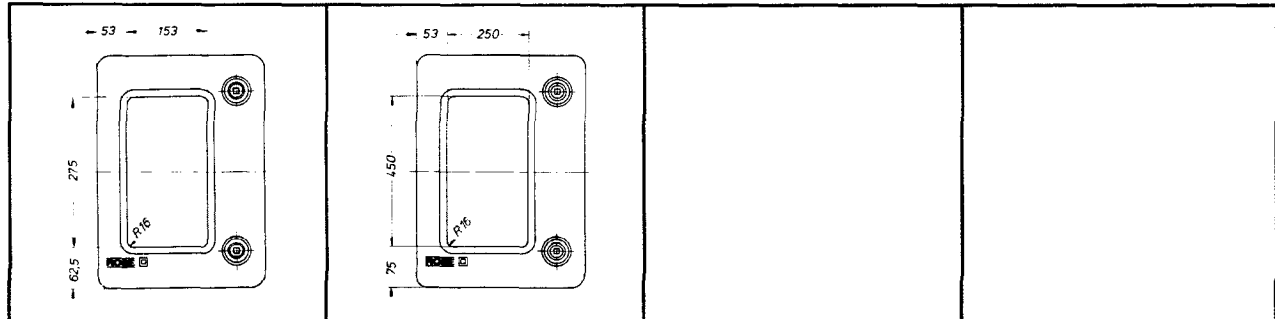

Door with window
safety glass
Type 22.3040...

Door with window
safety glass
Type 22.4060...

RS 507-624 (other dimensions as RS 507-602)

Quote when ordering

Version

Empty case _____ 21. _ _ _ _
Empty case with window _____ 22. _ _ _ _
Empty case with integral handle _____ 23. _ _ _ _
Empty case with integral handle and window _____ 24. _ _ _ _

Dimension

300 x 400 mm _____ 30 40
400 x 600 mm _____ 40 60

Lock

Handle _____ 0 1
Locking handle _____ 0 2
Triangular headed lock _____ 0 3
Square headed lock _____ 0 4
Daimler-Benz lock _____ 0 6
Double ward lock _____ 0 7

Accessories	Order-No.
Triangular headed key	94310
Square headed key	94311
Double ward key	94324
Daimler Benz key	94323
Mounting plate for size 300 x 400 mm	10089205
Mounting plate for size 400 x 600 mm	10089207
External mounting brackets (Set)	10052009
Caps for fixing points through case body	10094351

RS 507-589

Technical alterations reserved