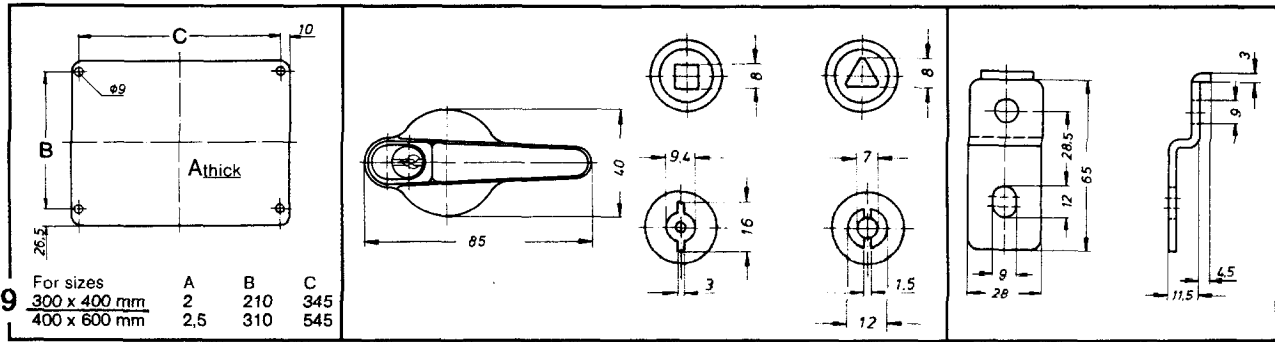

# Accessories

RS 507-589

**Mounting plate**  
steel sheet,  
surface refined

**Door lock**  
Handle without lock  
Triangular headed  
lock 7 mm  
Daimler-Benz lock

Handle with lock  
Square headed lock 8 mm  
Double Ward lock

**External mounting brackets**  
stainless steel  
1 set packed in plastic bag

**Door with window**  
safety glass  
Type 22.3040...

**Door with window**  
safety glass  
Type 22.4060...

RS 507-624 (other dimensions as RS 507-602)

### Dimension

300 x 400 mm \_\_\_\_\_ 30 40  
 400 x 600 mm \_\_\_\_\_ 40 60