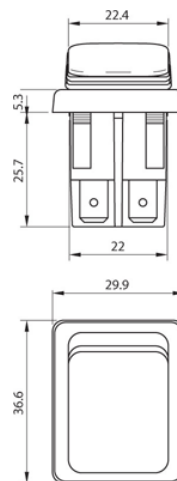

## Products

**B4MASK series | Illuminated double-pole switch 24V quick connection 6.3 black body black bellow glossy rocker**

sample image

**PRODUCT CODE: B4MASK48X1V11002**

Wiring diagrams

Terminal type

Body colour

Actuator colour

Marking

Marking colour

Rating

24V up to 20A  
T120/55 °C

Approvals

Dimensions (mm)

Cut out (mm)

Z	Y	X
0.7 ... 1.25	22.0 <sup>+0.2</sup> <sub>0</sub>	30.2 ±0.1
1.25 ... 2.0	22.0 <sup>+0.2</sup> <sub>0</sub>	30.6 ±0.1
2.0 ... 3.0	22.0 <sup>+0.2</sup> <sub>0</sub>	30.8 ±0.1