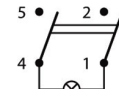

## Products

**B4MASK series | Illuminated double-pole switch 24V quick connection 6.3 black body black bellow glossy rocker**

sample image

**PRODUCT CODE: B4MASK48X1V11002**

Wiring diagrams

Terminal type

Body colour