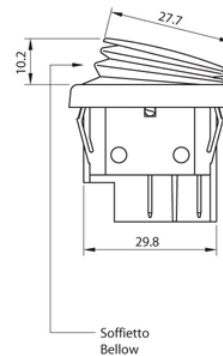

## Products

**B4MASK series | Illuminated double-pole switch 24V quick connection 6.3 black body black bellow glossy rocker**

sample image

**PRODUCT CODE: B4MASK48X1V11002**

Wiring diagrams

Terminal type

Body colour

Actuator colour

Marking

Marking colour

Rating

24V up to 20A  
T120/55 °C

Approvals

Dimensions (mm)

Cut out (mm)

Z	Y	X
0.7 ... 1.25	22.0 <sup>+0.2</sup> <sub>0</sub>	30.2 ±0.1
1.25 ... 2.0	22.0 <sup>+0.2</sup> <sub>0</sub>	30.6 ±0.1
2.0 ... 3.0	22.0 <sup>+0.2</sup> <sub>0</sub>	30.8 ±0.1