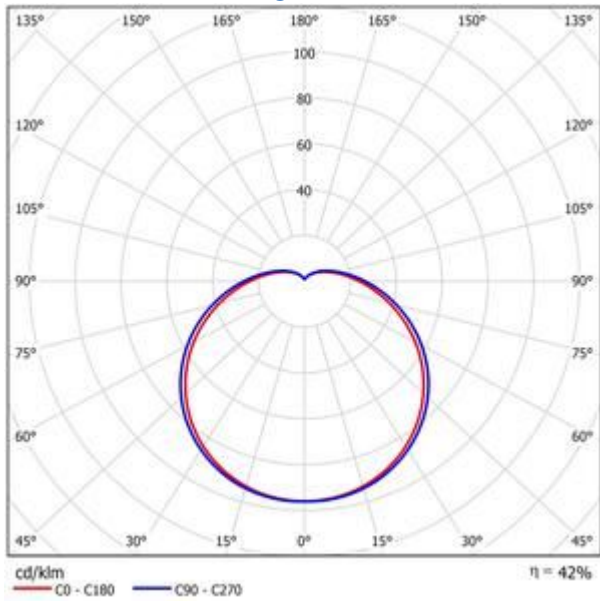

Verbatim LED Classic A E27 8W 2700K Warm White 530 LM DIM

- E27 Socket
- 220 - 240 Voltage
- 30,000 hours Lifetime
- Dimmable
- 82% Energy Saving
- Lumen: 530
- Equivalent to 43W incandescent bulb

Product Number	52148
General Data	
Lamp Socket	E27
Electric Data	
Wattage (W)	8
Wattage Equivalent (W)	43
Voltage (V)	220 - 240
Dimmable	yes
Power Factor	0.85
Operating Frequency (Hz)	50-60
Geometric Data	
Length (mm)	112
Diameter (in mm)	60
Weight (g)	175
Photometric Data	
Luminous Flux (lm)	530
CRI	≥ 80
CCT (K)	2700
Beam Angle (°)	130
Luminous Efficacy (lm/W)	66.3
Lifetime (hrs)	30,000
Switching Cycle	20,000

02/07/2014

Photometric Diagrams

Distance [m]	Cone Diameter [m]	Illuminance [lx]	E(0°)	E(C90)	E(C0)
0.5	2.73 2.38	553 11 16	69.9°	67.2°	
1.0	5.47 4.76	138 3 4	69.9°	67.2°	
1.5	8.20 7.14	61 1 2	69.9°	67.2°	
2.0	10.93 9.52	35 1 1	69.9°	67.2°	
2.5	13.66 11.89	22 0 1	69.9°	67.2°	
3.0	16.40 14.27	15 0 0	69.9°	67.2°	

Distance [m] Cone Diameter [m] Illuminance [lx]
 — C0 - C180 (Half-value Angle: 134.4°)
 — C90 - C270 (Half-value Angle: 139.8°)

Energy Rating

Technical Packaging Details

Barcode

023942521488

EAN 128

(02)00023942521488(37)04(91)204