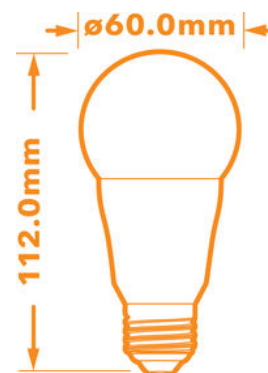

Verbatim LED Classic A E27 8W 2700K Warm White 530 LM DIM

- E27 Socket
- 220 - 240 Voltage
- 30,000 hours Lifetime
- Dimmable
- 82% Energy Saving
- Lumen: 530
- Equivalent to 43W incandescent bulb

Product Number	52148
General Data	
Lamp Socket	E27
Electric Data	
Wattage (W)	8
Wattage Equivalent (W)	43
Voltage (V)	220 - 240
Dimmable	yes
Power Factor	0.85
Operating Frequency (Hz)	50-60
Geometric Data	
Length (mm)	112
Diameter (in mm)	60
Weight (g)	175
Photometric Data	
Luminous Flux (lm)	530
CRI	≥ 80
CCT (K)	2700
Beam Angle (°)	130
Luminous Efficacy (lm/W)	66.3
Lifetime (hrs)	30,000
Switching Cycle	20,000

02/07/2014

Photometric Diagrams

Distance [m]	Cone Diameter [m]	Illuminance [lx]	E(0°)	E(C90)	E(C0)
0.5	2.73 2.38	553 11 16	69.9°	67.2°	
1.0	5.47 4.76	138 3 4	69.9°	67.2°	
1.5	8.20 7.14	61 1 2	69.9°	67.2°	
2.0	10.93 9.52	35 1 1	69.9°	67.2°	
2.5	13.66 11.89	22 0 1	69.9°	67.2°	
3.0	16.40 14.27	15 0 0	69.9°	67.2°	

Distance [m] Cone Diameter [m] Illuminance [lx]
 — C0 - C180 (Half-value Angle: 134.4°)
 — C90 - C270 (Half-value Angle: 139.8°)

Energy Rating

Technical Packaging Details

Barcode

023942521488

EAN 128

(02)00023942521488(37)04(91)204

Carton Dimensions (HxWxL)

195 x 144 x 253

Cartons/Pallet

80

Layers/Pallet

4

Units/Pallet

320