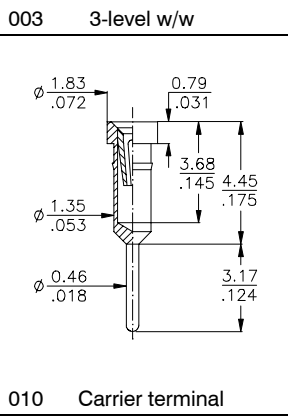

SIB Series
SIB-1xx-Sxxx-xx
Number of contacts
standard breakable
available

20; 32 and 40

Unless otherwise specifically requested, the strips will be delivered either in solid or breakable plastic depending on availability of the insulator bodies.

Number of contacts
either breakable or
solid available

02 to 40

DIS Series
DIS-2xx-Sxxx-xx
Number of contacts
available

from 04 to 80

Strips
Other lengths & pin-outs available on request.

Specifications
See page 71
of this catalogue

Terminals
For other terminal styles please refer to the last pages of this catalogue or contact your closest sales office.

How to order

XXX - xxx - X xxx - xx

Series SIB = single-in-line strips... DIS = dual-in-line strips... TIS = triple-in-line strips...	Rows 1 2 3	Nbr of contacts see above table	Insulator S = Plastic E = Epoxy FR4 TIS Series only	Terminal style see drawings above or refer to last pages of this catalogue for other types.	Plating - 01 = tin/gold - 11 = gold/gold - 00 = tin/tin
---	--	---	---	---	---

For other terminal styles please refer to the last pages of this catalogue or contact your closest sales office.

How to order

XXX - x xx - X xxx - xx

<p>Series</p> <p>SIB = single-in-line strips. DIS = dual-in-line strips... TIS = triple-in-line strips..</p>	<p>Rows</p> <p>..... 1 2 3</p>	<p>Nbr of contacts</p> <p>see socket strip page.</p>	<p>Insulator</p> <p>S = Plastic E = Epoxy FR4 (TIS Series only)</p>	<p>Terminal style</p> <p>see drawings above or refer to last pages of this catalogue for other types.</p>	<p>Plating</p> <p>- 01 = tin/gold other on request</p>
--	---	---	--	--	---