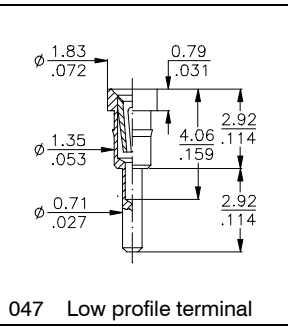

SIB Series
SIB-1xx-Sxxx-xx
Number of contacts
standard breakable
available

20; 32 and 40

Unless otherwise specifically requested, the strips will be delivered either in solid or breakable plastic depending on availability of the insulator bodies.

Number of contacts
either breakable or
solid available

02 to 40

DIS Series
DIS-2xx-Sxxx-xx
Number of contacts
available

from 04 to 80

Strips
Other lengths & pin-outs available on request.

Specifications
See page 71
of this catalogue

Terminals
For other terminal styles please refer to the last pages of this catalogue or contact your closest sales office.

How to order

XXX - xxx - X xxx - xx

Series SIB = single-in-line strips... DIS = dual-in-line strips... TIS = triple-in-line strips...	Rows 1 2 3	Nbr of contacts see above table	Insulator S = Plastic E = Epoxy FR4 TIS Series only	Terminal style see drawings above or refer to last pages of this catalogue for other types.	Plating - 01 = tin/gold - 11 = gold/gold - 00 = tin/tin
---	--	---	---	---	---

For other terminal styles please refer to the last pages of this catalogue or contact your closest sales office.

How to order

XXX - x xx - X xxx - xx

<p>Series</p> <p>SIB = single-in-line strips. DIS = dual-in-line strips... TIS = triple-in-line strips..</p>	<p>Rows</p> <p>..... 1 2 3</p>	<p>Nbr of contacts</p> <p>see socket strip page.</p>	<p>Insulator</p> <p>S = Plastic E = Epoxy FR4 (TIS Series only)</p>	<p>Terminal style</p> <p>see drawings above or refer to last pages of this catalogue for other types.</p>	<p>Plating</p> <p>- 01 = tin/gold other on request</p>
--	---	---	--	--	---