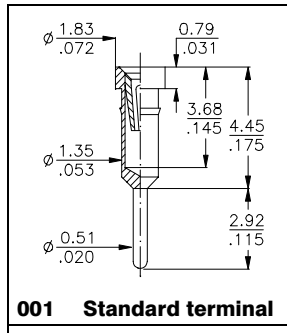

SIB Series
SIB-1xx-Sxxx-xx
Number of contacts
standard breakable
available

20; 32 and 40

Unless otherwise specifically requested, the strips will be delivered either in solid or breakable plastic depending on availability of the insulator bodies.

Number of contacts
either breakable or
solid available

02 to 40

DIS Series
DIS-2xx-Sxxx-xx
Number of contacts
available

from 04 to 80

Strips
Other lengths & pin-outs available on request.

Specifications
See page 71
of this catalogue

Terminals
For other terminal styles please refer to the last pages of this catalogue or contact your closest sales office.

How to order

XXX - xxx - X xxx - xx

Series SIB = single-in-line strips... DIS = dual-in-line strips... TIS = triple-in-line strips...	Rows 1 2 3	Nbr of contacts see above table	Insulator S = Plastic E = Epoxy FR4 TIS Series only	Terminal style see drawings above or refer to last pages of this catalogue for other types.	Plating - 01 = tin/gold - 11 = gold/gold - 00 = tin/tin
---	--	---	---	---	---

For other terminal styles please refer to the last pages of this catalogue or contact your closest sales office.

How to order

XXX - x xx - X xxx - xx

<p>Series</p> <p>SIB = single-in-line strips. DIS = dual-in-line strips... TIS = triple-in-line strips..</p>	<p>Rows</p> <p>..... 1 2 3</p>	<p>Nbr of contacts</p> <p>see socket strip page.</p>	<p>Insulator</p> <p>S = Plastic E = Epoxy FR4 (TIS Series only)</p>	<p>Terminal style</p> <p>see drawings above or refer to last pages of this catalogue for other types.</p>	<p>Plating</p> <p>- 01 = tin/gold other on request</p>
--	---	---	--	--	---