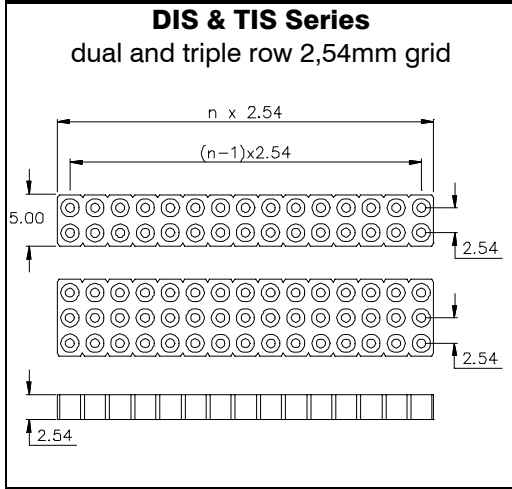

SIB Series
SIB-1xx-Sxxx-xx
Number of contacts
standard breakable
available

20; 32 and 40

Unless otherwise specifically requested, the strips will be delivered either in solid or breakable plastic depending on availability of the insulator bodies.

Number of contacts
either breakable or
solid available

02 to 40

DIS Series
DIS-2xx-Sxxx-xx
Number of contacts
available

from 04 to 80

Strips
Other lengths & pin-outs available on request.

Specifications
See page 71
of this catalogue