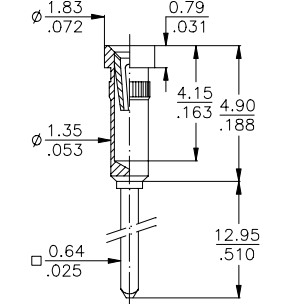

SIB Series
SIB-1xx-Sxxx-xx
Number of contacts
standard breakable
available

20; 32 and 40

Unless otherwise specifically requested, the strips will be delivered either in solid or breakable plastic depending on availability of the insulator bodies.

Number of contacts
either breakable or
solid available

02 to 40

DIS Series
DIS-2xx-Sxxx-xx
Number of contacts
available

from 04 to 80

Strips
Other lengths & pin-outs available on request.

Specifications
See page 71
of this catalogue

Terminals
For other terminal styles please refer to the last pages of this catalogue or contact your closest sales office.

How to order

XXX - xxx - X xxx - xx

Series SIB = single-in-line strips... DIS = dual-in-line strips... TIS = triple-in-line strips...	Rows 1 2 3	Nbr of contacts see above table	Insulator S = Plastic E = Epoxy FR4 TIS Series only	Terminal style see drawings above or refer to last pages of this catalogue for other types.	Plating - 01 = tin/gold - 11 = gold/gold - 00 = tin/tin
---	--	---	---	---	---

For other terminal styles please refer to the last pages of this catalogue or contact your closest sales office.

How to order

XXX - x xx - X xxx - xx

<p>Series</p> <p>SIB = single-in-line strips. DIS = dual-in-line strips... TIS = triple-in-line strips..</p>	<p>Rows</p> <p>..... 1 2 3</p>	<p>Nbr of contacts</p> <p>see socket strip page.</p>	<p>Insulator</p> <p>S = Plastic E = Epoxy FR4 (TIS Series only)</p>	<p>Terminal style</p> <p>see drawings above or refer to last pages of this catalogue for other types.</p>	<p>Plating</p> <p>- 01 = tin/gold other on request</p>
--	---	---	--	--	---