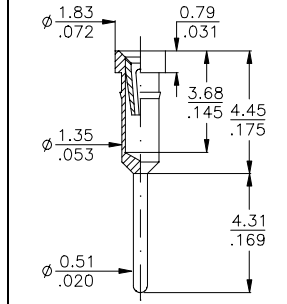

SIB Series
SIB-1xx-Sxxx-xx
Number of contacts
standard breakable
available

20; 32 and 40

Unless otherwise specifically requested, the strips will be delivered either in solid or breakable plastic depending on availability of the insulator bodies.

Number of contacts
either breakable or
solid available

02 to 40

DIS Series
DIS-2xx-Sxxx-xx
Number of contacts
available

from 04 to 80

Strips
Other lengths & pin-outs available on request.

Specifications
See page 71
of this catalogue

Terminals
For other terminal styles please refer to the last pages of this catalogue or contact your closest sales office.

How to order

XXX - xxx - X xxx - xx

Series SIB = single-in-line strips... DIS = dual-in-line strips... TIS = triple-in-line strips...	Rows 1 2 3	Nbr of contacts see above table	Insulator S = Plastic E = Epoxy FR4 TIS Series only	Terminal style see drawings above or refer to last pages of this catalogue for other types.	Plating - 01 = tin/gold - 11 = gold/gold - 00 = tin/tin
---	--	---	---	---	---

For other terminal styles please refer to the last pages of this catalogue or contact your closest sales office.

How to order

XXX - x xx - X xxx - xx

<p>Series</p> <p>SIB = single-in-line strips. DIS = dual-in-line strips... TIS = triple-in-line strips..</p>	<p>Rows</p> <p>..... 1 2 3</p>	<p>Nbr of contacts</p> <p>see socket strip page.</p>	<p>Insulator</p> <p>S = Plastic E = Epoxy FR4 (TIS Series only)</p>	<p>Terminal style</p> <p>see drawings above or refer to last pages of this catalogue for other types.</p>	<p>Plating</p> <p>- 01 = tin/gold other on request</p>
--	---	---	--	--	---