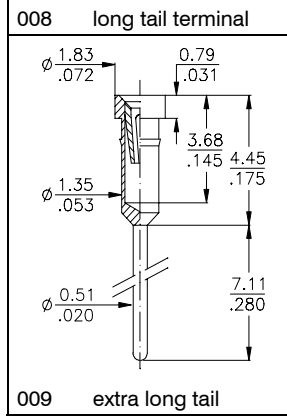

SIB Series
SIB-1xx-Sxxx-xx
Number of contacts
standard breakable
available

20; 32 and 40

Unless otherwise specifically requested, the strips will be delivered either in solid or breakable plastic depending on availability of the insulator bodies.

Number of contacts
either breakable or
solid available

02 to 40

DIS Series
DIS-2xx-Sxxx-xx
Number of contacts
available

from 04 to 80

Strips
Other lengths & pin-outs available on request.

Specifications
See page 71
of this catalogue

For other terminal styles please refer to the last pages of this catalogue or contact your closest sales office.

How to order

XXX - x xx - X xxx - xx

<p>Series</p> <p>SIB = single-in-line strips. DIS = dual-in-line strips... TIS = triple-in-line strips..</p>	<p>Rows</p> <p>..... 1 2 3</p>	<p>Nbr of contacts</p> <p>see socket strip page.</p>	<p>Insulator</p> <p>S = Plastic E = Epoxy FR4 (TIS Series only)</p>	<p>Terminal style</p> <p>see drawings above or refer to last pages of this catalogue for other types.</p>	<p>Plating</p> <p>- 01 = tin/gold other on request</p>
--	---	---	--	--	---