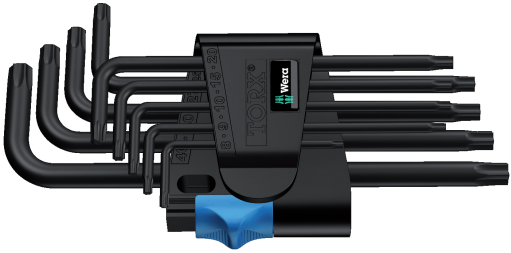

967 L/9 TORX® HF L-key set with holding function, BlackLaser

TORX® HF 

9-piece set in a two-component clip

 W		
Code		RSStock Nr
05024244001 	967 L TORX® HF 1 x TX 8x76; 1 x TX 9x79; 1 x TX 10x85; 1 x TX 15x90; 1 x TX 20x96; 1 x TX 25x104; 1 x TX 27x112; 1 x TX 30x122; 1 x TX 40x132	6115899