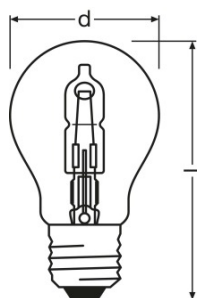

Product features

- 100 % dimmable
- Perfect color rendering ($R_a: 100$)
- Average life: 2,000 h

HALOGEN
ECO

Product datasheet

Technical data

Electrical data

Nominal wattage	20.00 W
Nominal voltage	230 V
Rated wattage	20.00 W
Claimed equiv. conventional lamp power	25 W
Power factor λ	1.00

Light technical data

Starting time	0.0 s
Warm-up time (60 %)	0.00 s

Dimensions & weight

Diameter	55.0 mm
Overall length	97.0 mm
Length	94.0 mm
Light center length (LCL)	73.0 mm
Outer bulb	A55

Lifespan

Product datasheet