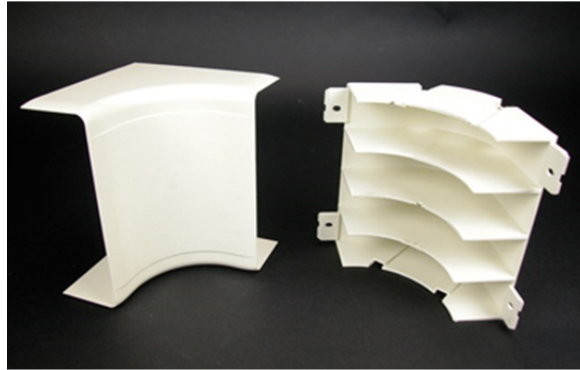

5400 Radiused Full Capacity Internal Elbow Fitting

5417FO, 5417FO-WH

For right angle turns around internal corners. Integral dividers provide 2" [51mm] cable bend radius for UTP and Fiber Optic installations. Ideal for lay-in or pull-through installations.

features & benefits

specifications

General Info

Available Colors:

5417FO - Ivory

5417FO-WH - White

Product Series: 5400

Component Type: Fittings & Accessories

Technical Information

Material: Nonmetallic

Capacity: Multiple Channel