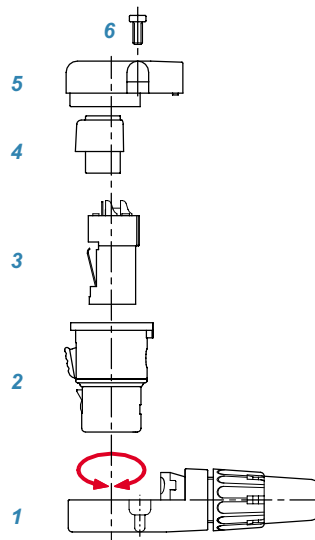

XLR Cable Connector Assembly Instructions

CABLE PREPARATION

ORDER OF ASSEMBLY

NC*FX

bushing

chuck

insert

housing

NC*MX

NC*MRC

NC*FRC

- 1 ... housing
- 2 ... housing
- 3 ... insert
- 4 ... distance part
- 5 ... cover
- 6 ... screw M 2.5 x 6

NEUTRIK AG
Liechtenstein

Tel.: +423/237 24 24
Fax: +423/232 53 93
www.neutrik.com