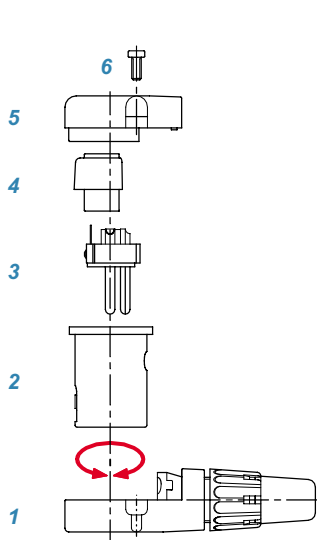

XLR Cable Connector Assembly Instructions

CABLE PREPARATION

ORDER OF ASSEMBLY

NC*FX

bushing

chuck

insert

housing

NC*MX

NC*MRC

NC*FRC

- 1 ... housing
- 2 ... housing
- 3 ... insert
- 4 ... distance part
- 5 ... cover
- 6 ... screw M 2.5 x 6

NEUTRIK AG
Liechtenstein

Tel.: +423/237 24 24
Fax: +423/232 53 93
www.neutrik.com