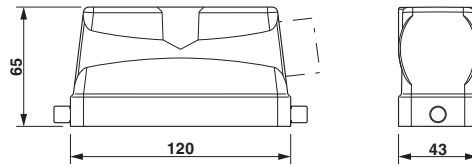

Housing - HC-B 24-TFL-N-O1PG29S - 1460194

Dimensioned drawing

Dimensional drawing

Phoenix Contact 2015 © - all rights reserved
<http://www.phoenixcontact.com>