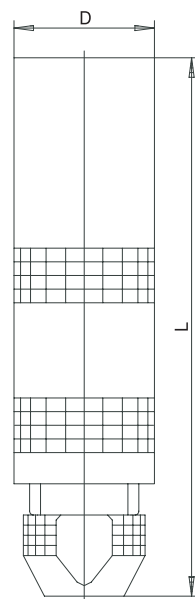

LEMOSA connectors for temperatures from -60 to +260 °C

| Diameter D in mm | Length L in mm | Part no. |
|--|-------------------|------------|
| LEMOSA plug 2-pin, size 0 for cable diameters up to 4.2 mm | | |
| 9 | 34.5 | 00049838 ● |
| LEMOSA plug 4-pin, size 0 for cable diameters up to 4.2 mm | | |
| 9 | 34.5 | 00049879 ● |
| LEMOSA plug 2-pin, size II for cable diameters up to 5.2 mm | | |
| 15 | 50.0 | 00049836 ● |
| LEMOSA plug 4-pin, size II for cable diameters up to 5.2 mm | | |
| 15 | 50.0 | 00049837 ● |

Note: mineral-insulated RTD temperature probes, see Data Sheet 90.2210.

● available from stock

Item 5

LEMOSA coupling for temperatures from -60 to +260 °C

| Diameter D in mm | Length L in mm | Part no. |
|--|-------------------|------------|
| LEMOSA coupling 2-pin, size 0 for cable diameters up to 4.2 mm | | |
| 9 | 35.0 | 00044806 ● |
| LEMOSA coupling 4-pin, size 0 for cable diameters up to 4.8 mm | | |
| 9 | 35.0 | 00326987 ● |
| LEMOSA coupling 4-pin, size II for cable diameters up to 6.7 mm | | |
| 15 | 52.5 | 00058087 ● |