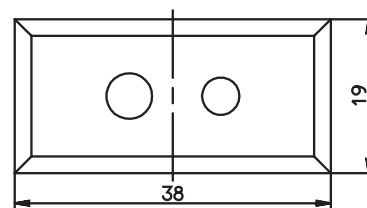

Standard socket, plastic

Fe-Con J	black	00057279 ●
NiCr-Ni K	yellow	00057280 ●
Pt10Rh-Pt S	green	00057281 ●

Note: panel cut-out 13 mm x 27 mm
panel thickness up to 5.0 mm

● available from stock

Item 3