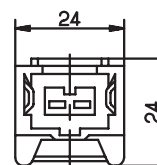

Coupling for screw-in RTD temperature probes

JUMO VIBROtemp Type 902040/10

| Length L in mm | Temperature in °C | Part no. |
|---|----------------------|------------|
| Coupling, 4-part | | |
| 53 | -20 to +80 | 00201426 ● |
| Coupling, 6-part, sealed to IP65 | | |
| 80 | -40 to +120 | 00089930 ● |