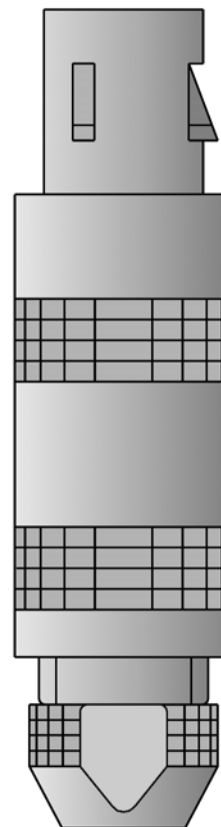

JUMO GmbH & Co. KG
Delivery address: Mackenrodtstraße 14,
36039 Fulda, Germany
Postal address: 36035 Fulda, Germany
Phone: +49 661 6003-0
Fax: +49 661 6003-607
E-mail: mail@jumo.net
Internet: www.jumo.net

JUMO Instrument Co. Ltd.
JUMO House
Temple Bank, Riverway
Harlow - Essex CM20 2DY, UK
Phone: +44 1279 63 55 33
Fax: +44 1279 63 52 62
E-mail: sales@jumo.co.uk
Internet: www.jumo.co.uk

JUMO Process Control, Inc.
8 Technology Boulevard
Canastota, NY 13032, USA
Phone: 315-697-JUMO
1-800-554-JUMO
Fax: 315-697-5867
E-mail: info@jumo.us
Internet: www.jumo.us

Connectors

- for temperatures from -60 to +260 °C
- problem-free replacement with fixed cables
- quick connection of test instruments

Connectors for thermocouples (pages 1 to 3)

The connection between thermocouple and compensating cable is free from thermal emf if the contacts are made from the same material as the thermocouple.

Connectors for RTD temperature probes (pages 4 to 6)

The connection between resistance thermometer and connecting cable must have a low contact resistance to avoid introducing errors into the measurement. This is ensured by gold-plated contacts. The connector incorporates a locking device and is thus protected against shock and vibration.

Note: please state sales no. as per price sheet 90.9760 when ordering!

Standard connectors (free from thermal emf) for temperatures from -60 to +200 °C

Thermocouple	Color to ANSI	Part no.
Standard coupling, plastic		
Fe-Con J	black	00049880 ●
NiCr-Ni K	yellow	00049881 ●
Pt10Rh-Pt S	green	00057278 ●
Standard connector, plastic		
Fe-Con J	black	00044255 ●
NiCr-Ni K	yellow	00044256 ●
Pt10Rh-Pt S	green	00057277 ●