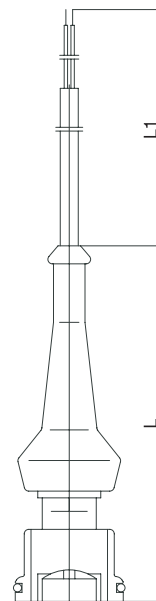

Coupling for screw-in RTD temperature probes

JUMO VIBROtemp Type 902040/10

| Length L in mm | Temperature in °C | Part no. |
|---|----------------------|------------|
| Coupling, 4-part | | |
| 53 | -20 to +80 | 00201426 ● |
| Coupling, 6-part, sealed to IP65 | | |
| 80 | -40 to +120 | 00089930 ● |

| Length L in mm | Length L1 in mm | Temperature in °C | Part no. |
|-------------------|--------------------|----------------------|------------|
| 80 | 2500 | -40 to + 120 | 00308880 ● |

Note: screw-in RTD temperature probes, see Data Sheet 90.2040.