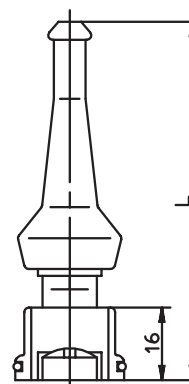

Coupling for screw-in RTD temperature probes

JUMO VIBROtemp Type 902040/10

| Length L in mm | Temperature in °C | Part no. |
|---|----------------------|------------|
| Coupling, 4-part | | |
| 53 | -20 to +80 | 00201426 ● |
| Coupling, 6-part, sealed to IP65 | | |
| 80 | -40 to +120 | 00089930 ● |

| Length L in mm | Length L1 in mm | Temperature in °C | Part no. |
|-------------------|--------------------|----------------------|------------|
| 80 | 2500 | -40 to + 120 | 00308880 ● |

Note: screw-in RTD temperature probes, see Data Sheet 90.2040.