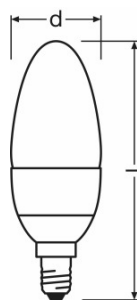

Technical data

Electrical data

Rated wattage	6.00 W
Nominal wattage	6.00 W
Nominal voltage	230 V
Operating frequency	50...60 Hz
Power factor λ	0.50
Claimed equiv. conventional lamp power	40 W

Photometrical data

Dimensions & weight

Overall length	105.0 mm
Diameter	38.0 mm
Outer bulb	B40
Length	105.0 mm

Lifespan

Nominal lamp life time	20000 h
------------------------	---------

Product datasheet

Rated lamp life time	20000 h
Number of switching cycles	100000