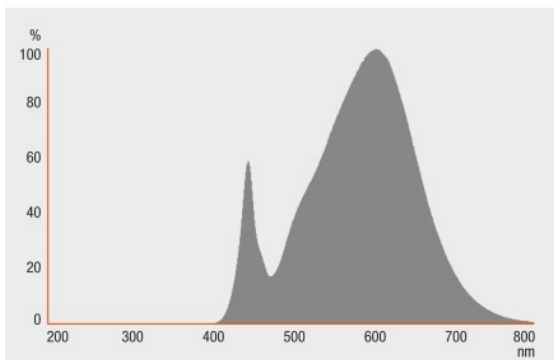

Product datasheet

Spectral power distribution

Guarantee

Logistical Data

Product code	Product description	Packaging unit (Pieces/Unit)	Dimensions (height x width x length)	Volume	Gross weight
4052899911512	PARATHOM CLASSIC B 40 ADV 6 W/827 E14 FR	Shipping carton box 10	127 mm x 88 mm x 210 mm	2.35 dm³	775.00 g

The mentioned product code describes the smallest quantity unit which can be ordered. One shipping unit can contain one or more single products. When placing an order, for the quantity please enter single or multiples of a shipping unit.

References / Links