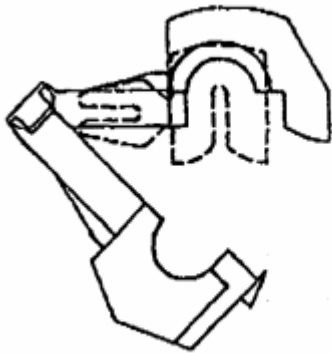

### Tap on connector

RS Stock number [531-352](#)

Dimensions: (mm)

## Specification

- Colour: Blue
- Contact Material: Brass
- Diameter: 20mm
- Insulation: Insulated
- Insulation Material: PP
- Overall Length: 27mm
- Shrouded: Shrouded
- Wire Size: 18 → 14 AWG