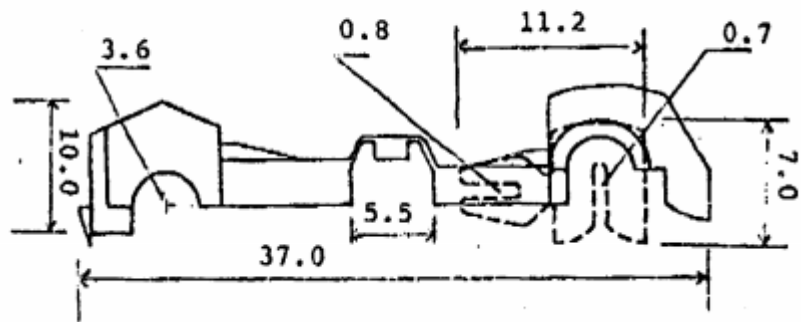

### Tap on connector

RS Stock number [531-352](#)

Dimensions: (mm)

## Specification

- Colour: Blue
- Contact Material: Brass
- Diameter: 20mm
- Insulation: Insulated
- Insulation Material: PP
- Overall Length: 27mm
- Shrouded: Shrouded
- Wire Size: 18 → 14 AWG