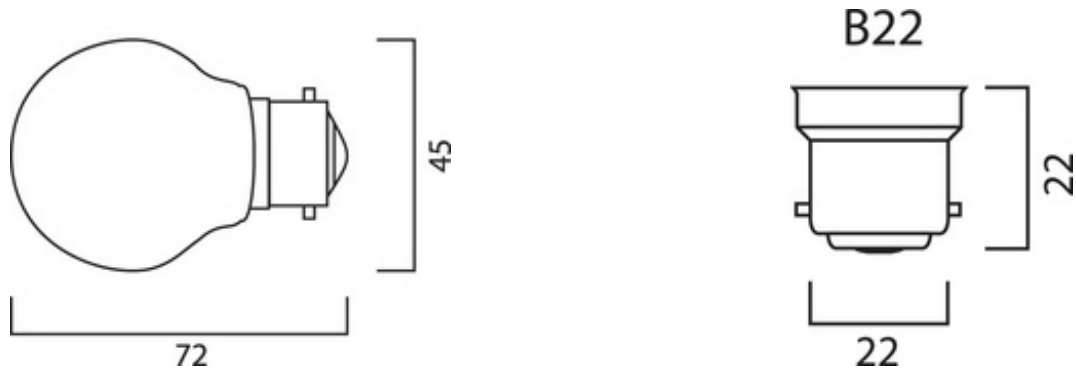

Classic ECO Ball

CLECO BAL 240V 42W B22 SV1

0023114

TECHNICAL DRAWINGS