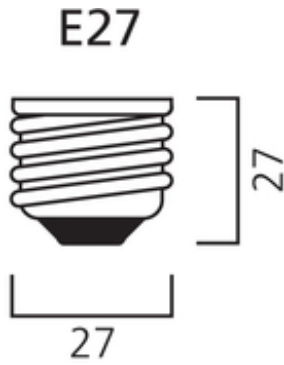

ToLEDo Candle

ToLEDo Candle Frosted 250LM E27 SL

0026923

Electrical data

kWh per 1000 hours burning time	4
Equivalent watt (W)	25
Watt (Rated) (W)	4
Watt (Nominal) (W)	4
Voltage (V)	220-240
Current (A)	0.024
Lamp power factor	0.7

Physical data

Weight (kg)	0.05
Lamp Length (mm) - C/L	103
Max. Lamp Diameter (mm) - D	38
Single packaging type	Box/Sleeve
Single package dimensions (L x W x H) (cm)	11.90 x 4.80 x 4.80
Inner package dimensions (L x W x H) (cm)	15.50 x 10.50 x 13.40
Inner package net weight (kg)	0.28
Outer package dimensions (L x W x H) (cm)	55.00 x 32.60 x 15.40

ToLEDo Candle

ToLEDo Candle Frosted 250LM E27 SL

0026923

TECHNICAL DRAWINGS

ENERGY LABEL

□