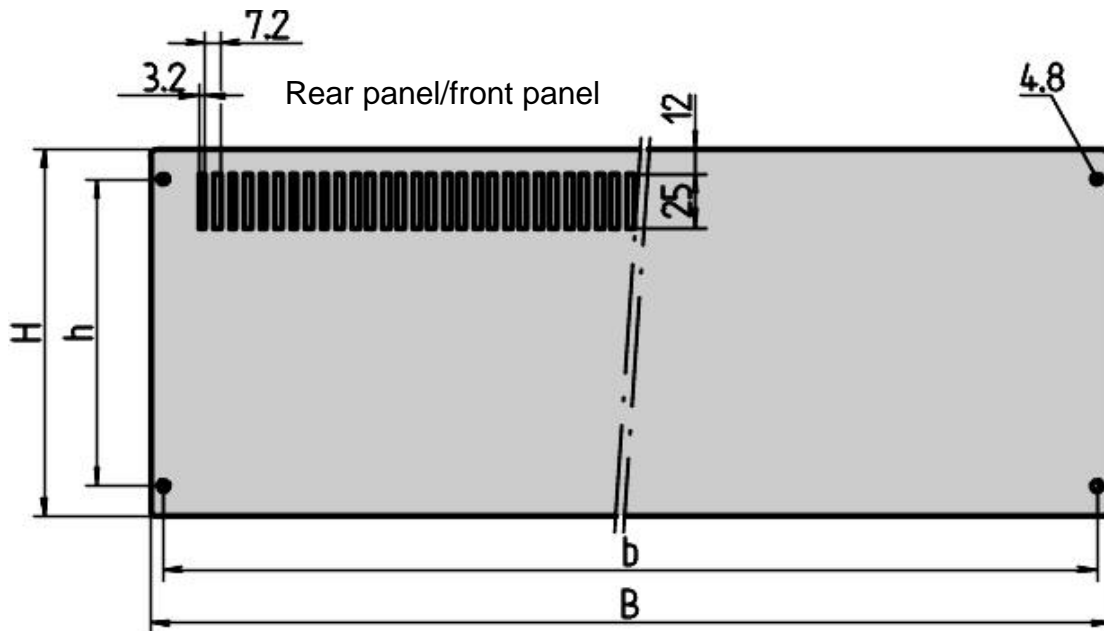

Rear panel

Delivery comprises: kit

Item	Qty	Description
1	1	Rear panel with perforation, Al, anodised, cut edges plain, 2,5 mm thick

RS stk. no.	Schroff p/n	Height	Width	Height H	Height h	B	b
7213130	30823518	4 U	84 HP	172.9 mm	144.5 mm	452.1 mm	439.7 mm
7213133	30823521	6 U	84 HP	261.8 mm	233.4 mm	452.1 mm	439.7 mm