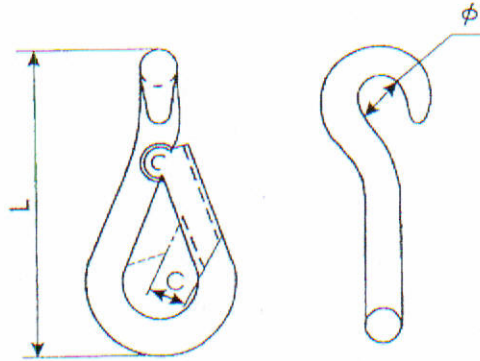

Datasheet

RS Pro Chain Link

RS Stock No: **470-733**

Product Details

RS Pro chain link is made of steel with zinc plated finish.

Features and Benefits

- Sizes are link diameter x O/A length
- Spring hooks
- Comes in zinc plated steel finish

Specifications:

Finish	Bright Zinc Plated
Link Diameter	11 mm
Link Length	101 mm
Material	Steel
Type	Chain Link

Spring Hooks

R.S. Reference Number	O-J	Dimensions mm			Finish
		L	C	φ	
470-743	SPC055Z	56	5.5	7.5	Bright Zinc Plated
470-777	SPC060Z	64	6.5	9	Bright Zinc Plated
470-771	SPC080Z	83	10.5	12.5	Bright Zinc Plated
470-733	SPC090Z	101	11	14	Bright Zinc Plated

Swivel Spring Hooks

R.S. Reference Number	O-J	Dimensions mm				Finish
		L	d	c	φ	
470-755	SPS055Z	66	5.5	6	15.5	Bright Zinc Plated
470-765	SPS060Z	75	5.8	7	15.5	Bright Zinc Plated
N/A	SPS080Z	88	6.7	7	20	Bright Zinc Plated
470-761	SPS090Z	102	7.9	9	22	Bright Zinc Plated
470-749	SPS100Z	108	8.8	11	24	Bright Zinc Plated
470-759	SPS115Z	115	9.4	11	24	Bright Zinc Plated