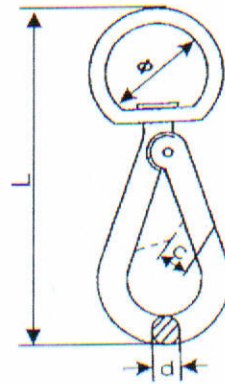

Datasheet

RS Pro Chain Link

RS Stock No: **470-733**

Product Details

RS Pro chain link is made of steel with zinc plated finish.

Features and Benefits

- Sizes are link diameter x O/A length
- Spring hooks
- Comes in zinc plated steel finish

Specifications:

Finish	Bright Zinc Plated
Link Diameter	11 mm
Link Length	101 mm
Material	Steel
Type	Chain Link

Spring Hooks

R.S. Reference Number	O-J	Dimensions mm			Finish
		L	C	φ	
470-743	SPC055Z	56	5.5	7.5	Bright Zinc Plated
470-777	SPC060Z	64	6.5	9	Bright Zinc Plated
470-771	SPC080Z	83	10.5	12.5	Bright Zinc Plated
470-733	SPC090Z	101	11	14	Bright Zinc Plated

Swivel Spring Hooks

R.S. Reference Number	O-J	Dimensions mm				Finish
		L	d	c	φ	
470-755	SPS055Z	66	5.5	6	15.5	Bright Zinc Plated
470-765	SPS060Z	75	5.8	7	15.5	Bright Zinc Plated
N/A	SPS080Z	88	6.7	7	20	Bright Zinc Plated
470-761	SPS090Z	102	7.9	9	22	Bright Zinc Plated
470-749	SPS100Z	108	8.8	11	24	Bright Zinc Plated
470-759	SPS115Z	115	9.4	11	24	Bright Zinc Plated