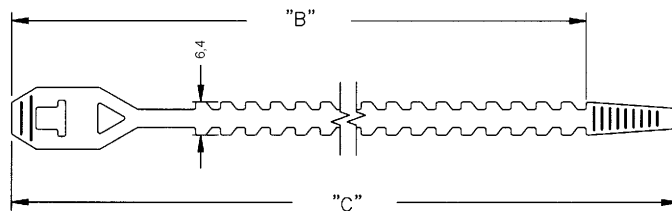

## CABLE TIES AND ACCESSORIES

D

Part No.	Bundle max. mm	"B" mm	"C" mm
HT-3.9	23	81.0	99.0
HT-4.9	28	107.0	125.0
HT-5.9	36	132.0	150.0

Material: Polyethylene - natural, RMS-134  
Std. Pk.: 1.000 pcs.

**HT**  
HANKING TIE

Note:

HT	3.9
Part	Length