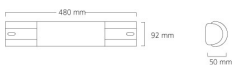

Optical data

Colour temperature (K)	2700
------------------------	------

Elite shaverlight (with pull cord and shaver socket)

ELITE WHITE 11W LYNX-S PULL CORD+SHAVER

0053402

CRI (Ra)	80
Distribution type	Symmetric
Light colour	Warm white
Adjustable chromaticity	N

Electrical data

Control gear mounting	Integral
Control gear type	Conventional
Electrical protection	Class II
Energy efficiency level	A
kWh per 1000 hours burning time	14
Mains voltage (V)	100-240V~

Physical data

Colour	White
Diffuser finish	Opal
Nominal Product Height (mm)	92
IP rating	IP21
Nominal Product Length (mm)	480
Weight (kg)	1.362
Nominal Product Width (mm)	50

Packaging

Product EAN number	5410288534022
Packaging single height (cm)	53.0
Packaging single length (cm)	5.4
Single packaging type	Carton
Packaging single width (cm)	12.0
Units per outer package	1
Packaging outer height (cm)	5.4
Packaging outer length (cm)	53.0
Packaging outer width (cm)	12.0

TECHNICAL DRAWINGS

Elite shaverlight (with pull cord and shaver socket)

ELITE WHITE 11W LYNX-S PULL CORD+SHAVER

0053402

SYLVANIA 0053402

 This luminaire is compatible with bulbs of the energy classes:

This luminaire is sold with a bulb of the energy class: