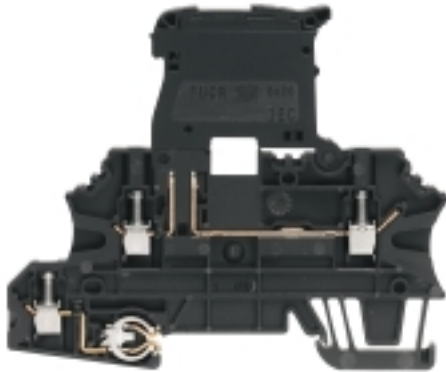

W-Series
WMF 2.5 FU PE SW

Weidmüller Interface GmbH & Co. KG
Klingenbergstraße 16
D-32758 Detmold
Germany
Fon: +49 5231 1429-0
Fax: +49 5231 14292083
www.weidmueller.com

Weidmüller's new WMF (Weidmüller Multi-Functional) line of terminal blocks provide a multi-functional solution for routing and distributing signals. This space-saving terminal combines all the necessary functionality into a single solution. It features an integrated shield connection and can be used with feed-through, fuse and disconnect functionality. The three cross-connection channels and wide variety of labelling options offer additional flexibility.

General ordering data

Type	WMF 2.5 FU PE SW
Order No.	1163040000
Version	W-Series, Fuse terminal, PE terminal, Rated cross-section: 2.5 mm², Screw connection
GTIN (EAN)	4032248992027
Qty.	50 pc(s).