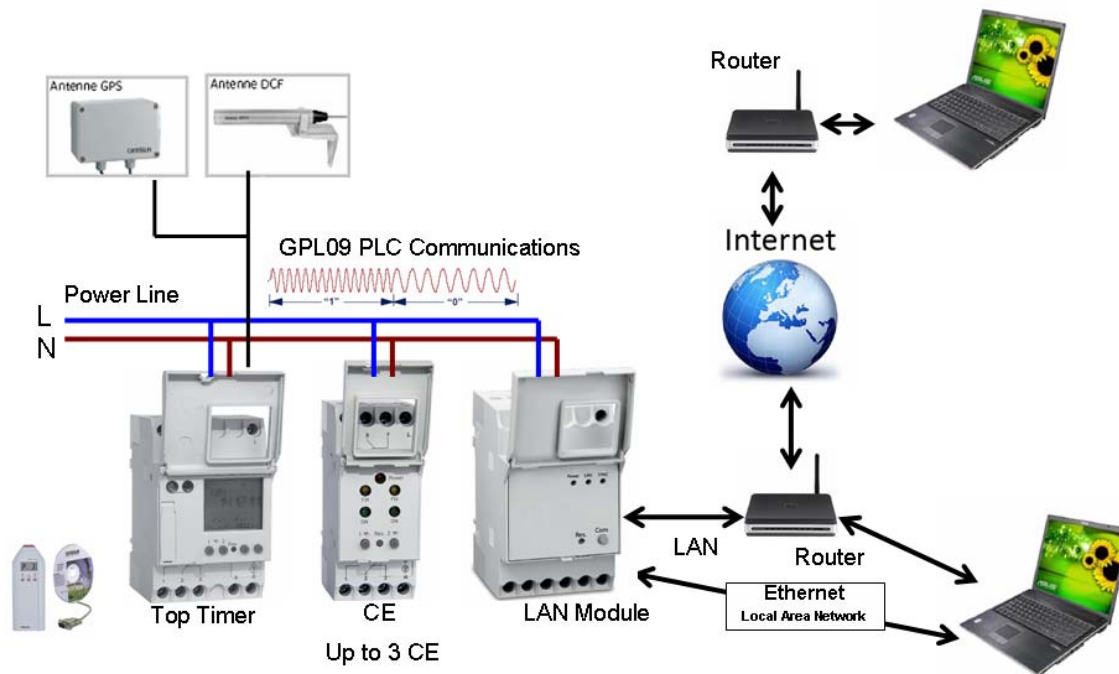

Talento plus top - System overview

- New digital annual timer with 2 channels, expandable up to 8 channels via channel extension (CE) modules
- Communication between devices through existing wiring via Power Line
- The optional LAN-Module offers the possibility to control and monitor the timer remotely
- Programming via the timer's keypad, or on a p.c. using the talento dialog plus software (software supplied with each timer).