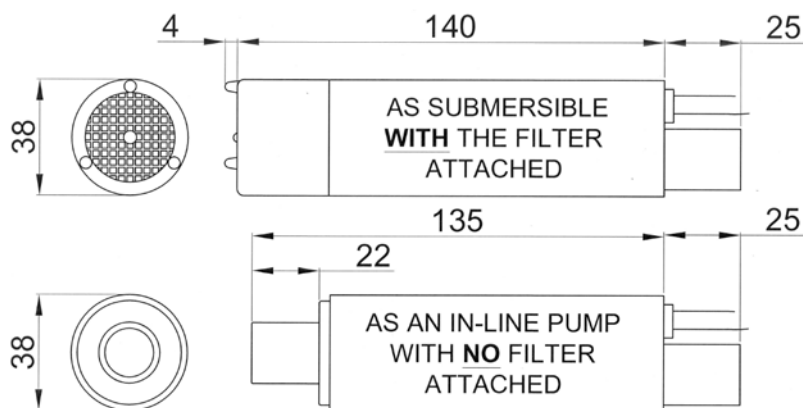

CONGO

SUBMERSIBLE & IN-LINE PUMP KIT

LVM-174
12 volt pump kit

LVM-175
24 volt pump kit

- ◆ Pumps fresh water, sea water and diesel
- ◆ Fast diesel refuelling and transfer with no spillage
- ◆ Bilge pump out in tight areas
- ◆ Water transfer; deck showers; and general wash-down
- ◆ Agricultural spraying, carboy and drum emptying and transfer
- ◆ Robust, slim line with clip-on easy clean filter

FLOW RATE:
Flow rate and current reduces as the height to be pumped increases

RECOMMENDED FUSE SIZE:
12 volt – 6 amp
24 volt – 3 amp

WEIGHT: 1.22 Kg

CONNECTIONS: for 19mm (¾") bore hose

- ◆ Up to 32 litres (7 gallons) per minute
- ◆ Suitable for diesel fuel, water, seawater
- ◆ Temperatures up to 80°C
- ◆ Includes 4m lay-flat hose, adjustable spray nozzle, 4m electrical cable with crocodile clips
- ◆ Intermittent duty