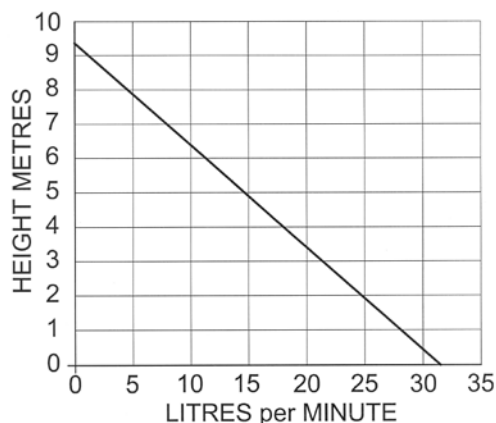

CONGO

SUBMERSIBLE & IN-LINE PUMP KIT

LVM-174
12 volt pump kit

LVM-175
24 volt pump kit

- ◆ Pumps fresh water, sea water and diesel
- ◆ Fast diesel refuelling and transfer with no spillage
- ◆ Bilge pump out in tight areas
- ◆ Water transfer; deck showers; and general wash-down
- ◆ Agricultural spraying, carboy and drum emptying and transfer
- ◆ Robust, slim line with clip-on easy clean filter

FLOW RATE:
Flow rate and current reduces as the height to be pumped increases

RECOMMENDED FUSE SIZE:
12 volt – 6 amp
24 volt – 3 amp

WEIGHT: 1.22 Kg

CONNECTIONS: for 19mm (¾") bore hose

- ◆ Up to 32 litres (7 gallons) per minute
- ◆ Suitable for diesel fuel, water, seawater
- ◆ Temperatures up to 80°C
- ◆ Includes 4m lay-flat hose, adjustable spray nozzle, 4m electrical cable with crocodile clips
- ◆ Intermittent duty