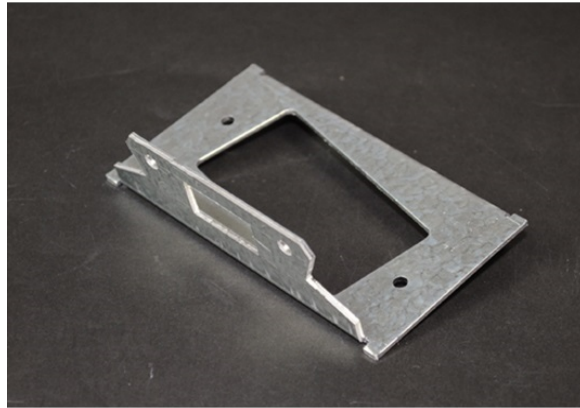

RFB6 Series Internal GFI or Decorator Style Receptacle Opening Bracket

RFB6GFI

Accepts standard GFCI & Decorator Style Receptacles, Communication or Audio/Video Devices. NOTE: For use with RFB4E, RFB6 & RFB6E Series Floor Boxes.

features & benefits

specifications

General Info

Product Series: Resource RFB
Component Type: Plates & Accessories