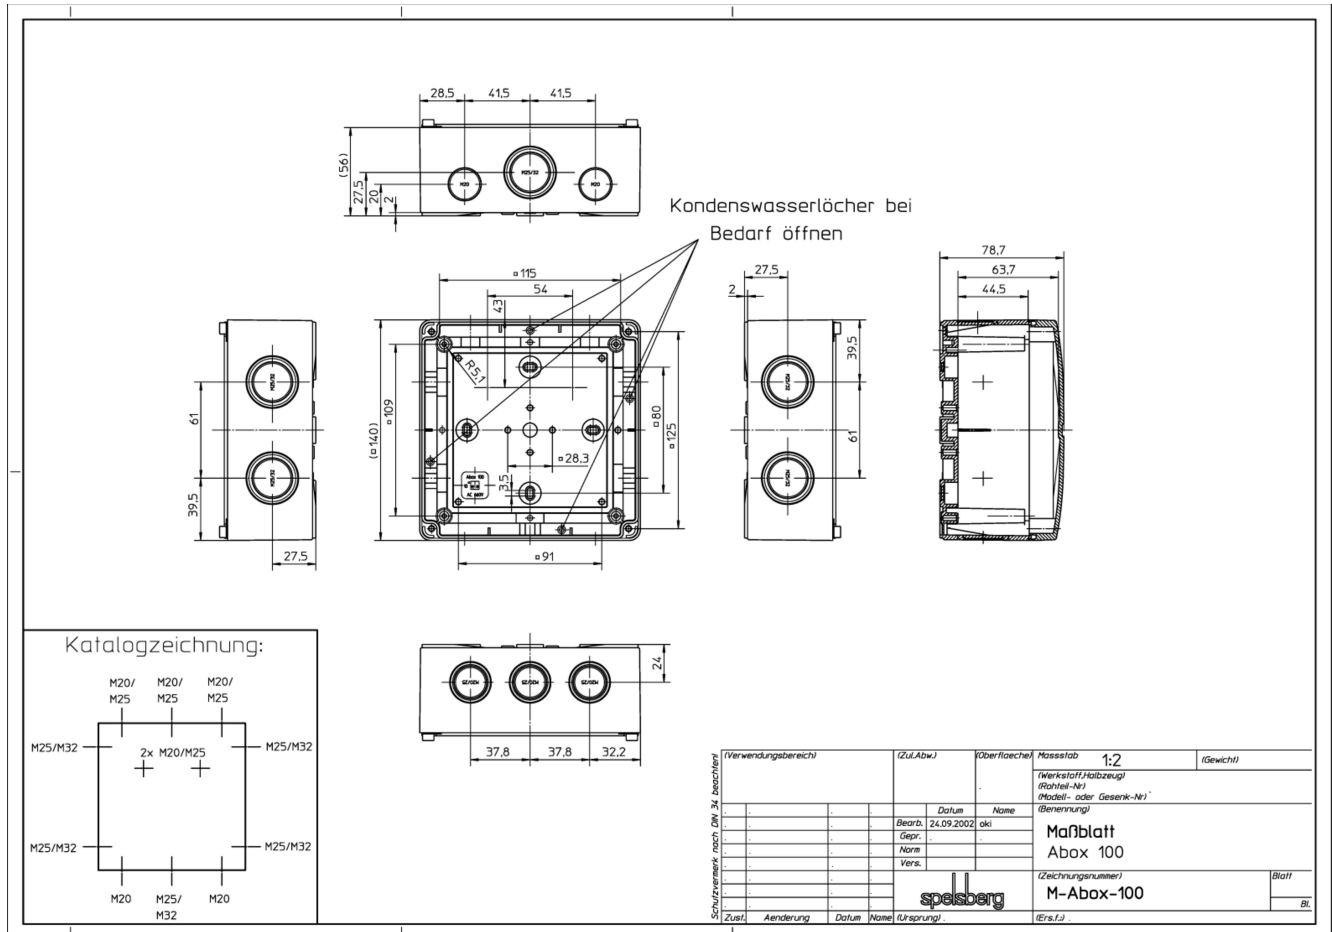

Drawing

Manufacturer

Günther Spelsberg GmbH + Co. KG
Im Gewerbepark 1
58579 Schalksmühle
+49 (0)2355/892-0
+49 (0)2355/892-299
www.spelsberg.de