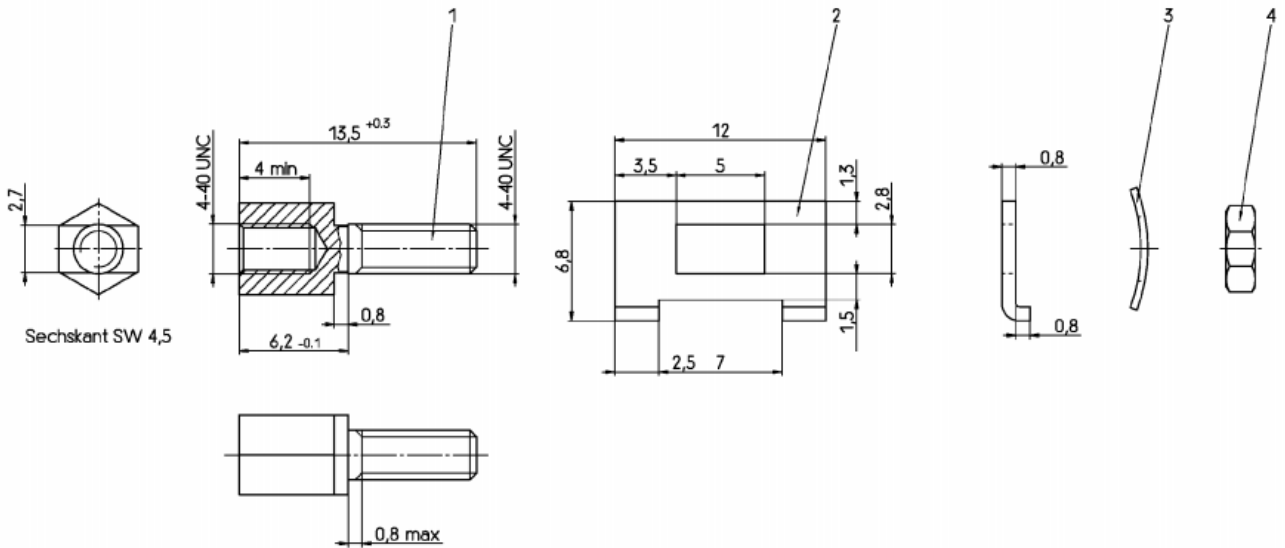

Professionally approved products.

Datasheet

Screwlock kit female 4-40 D-Sub

RS Stock number [717-4486](#)

Dimensions: mm

Specifications

- Connector Type: D-sub
- For Use With: D-sub Connector
- Overall Length: 13.5mm
- Screw Head: Hex
- Screw Length: 5.4mm
- Screw lock Gender: Female
- Thread Size : UNC 4-40
- Type: Screw lock Kit