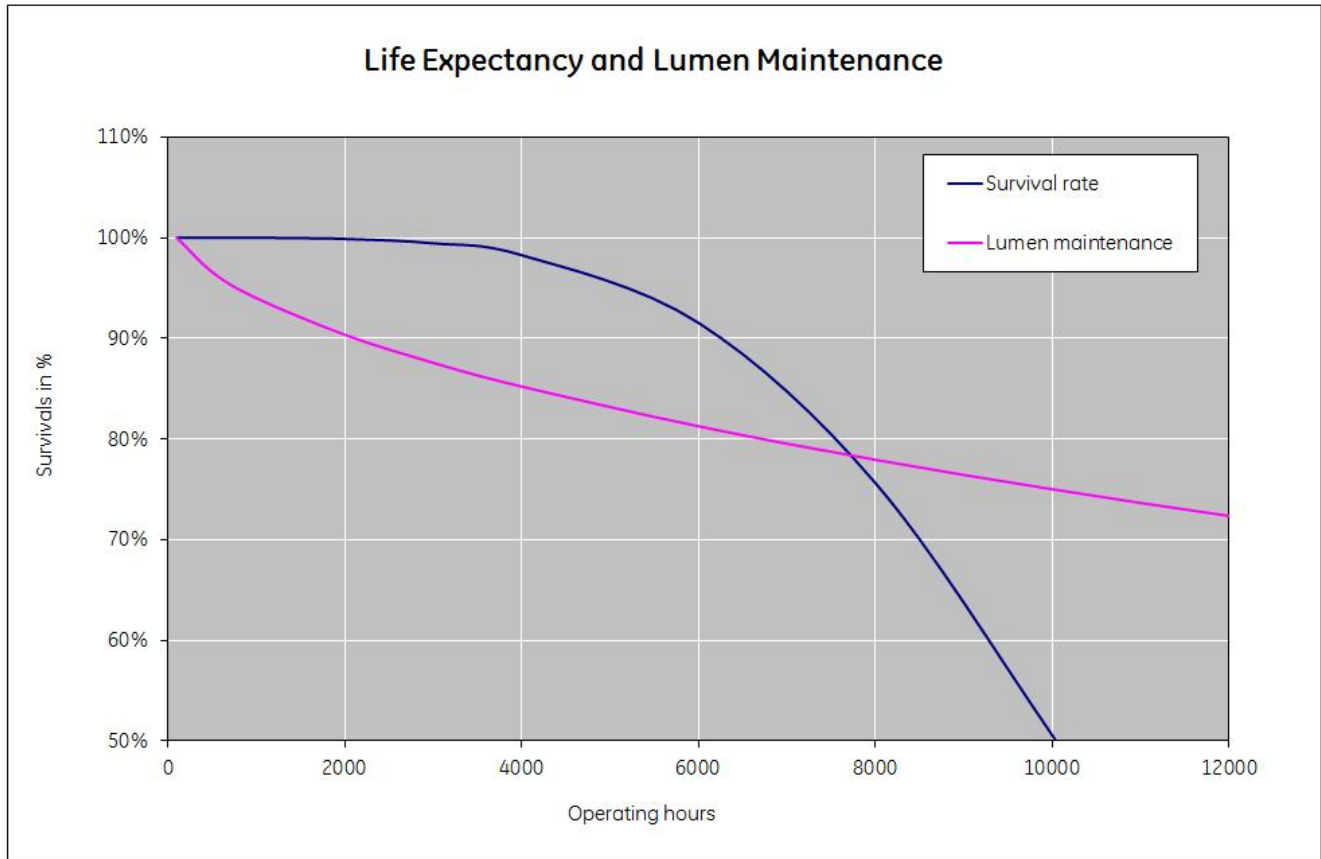

Survival Data

Downloads & Links

[Go to the catalog site (HTTP)](#)

[CFL Integrated Spectrum Catalogue (PDF)](#)

[T2 Spiral 8000/10000 Hours Datasheet (PDF)](#)

[Disposing and Cleaning of CFL Lamps (HTTP)](#)

[Lighting design tools & calculators (HTTP)](#)