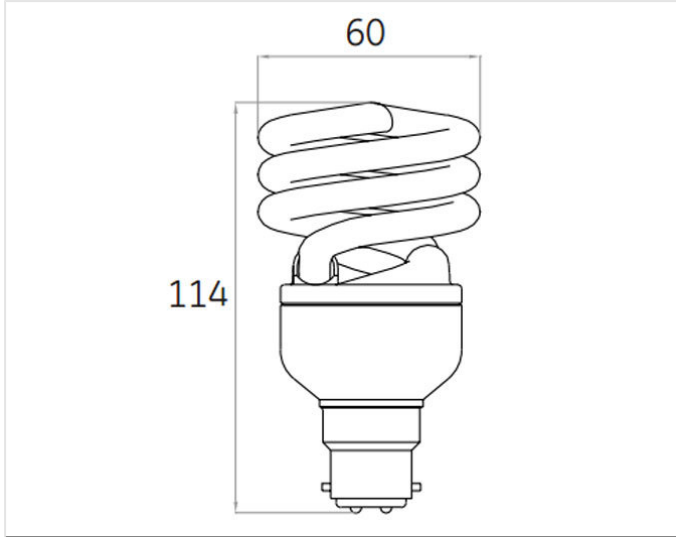

Electrical data

Rated power [W]	23.0
Nominal lamp power factor	$\geq 0,55$
Weighted energy consumption [kWh/1000h]	22
Operating Temperature [°C]	25
Operating Temperature (MAX) [°C]	50
Startup time [sec]	0.3
Run-up time (sec)	< 40
Starting time [sec]	< 0,3
Number of switching cycles	10000
Dimming Capability	No

Logistic data

DUN Code	10043168856499
EAN Code	0043168856492
Pack Quantity	6
Inner pack type	BOX
Outer pack type	OUTER BOX
Layer quantity	156 EUR, 192 UK
Layer quantity EUR	156
Layer quantity UK	192
Pallet quantity EUR (PC)	1092
Pallet quantity UK (PC)	1344
Outer case size	220 x 160 x 137 (mm)
Product status	Available

Application areas

Home

Office

Technical drawing